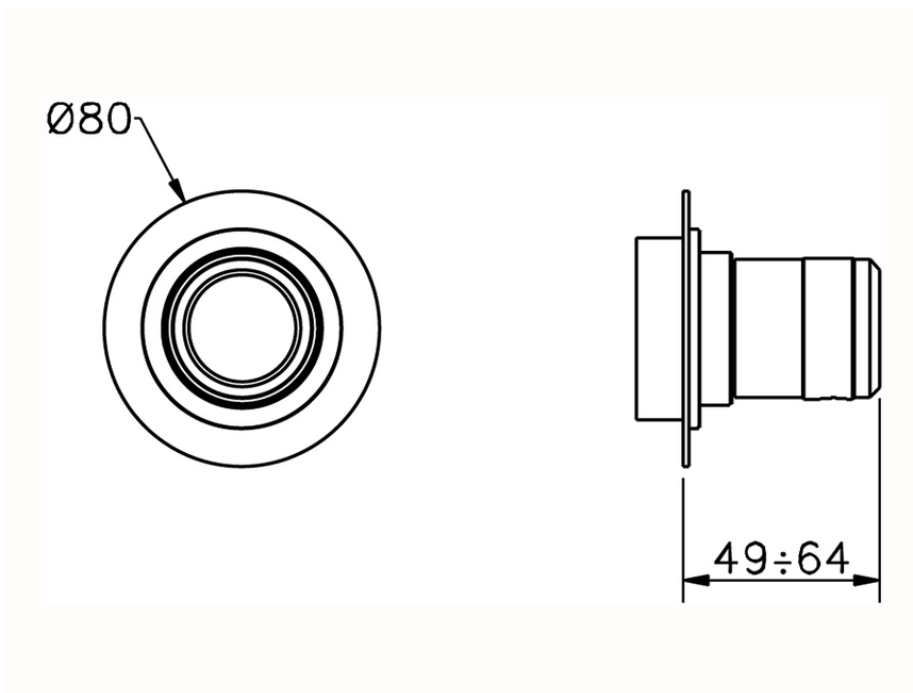

Stopvalve exposed part CHRONOS_CR003310

CR003310

<https://en.huberitalia.com/stopvalve-exposed-part-chronos-cr003310>

2026-06-07