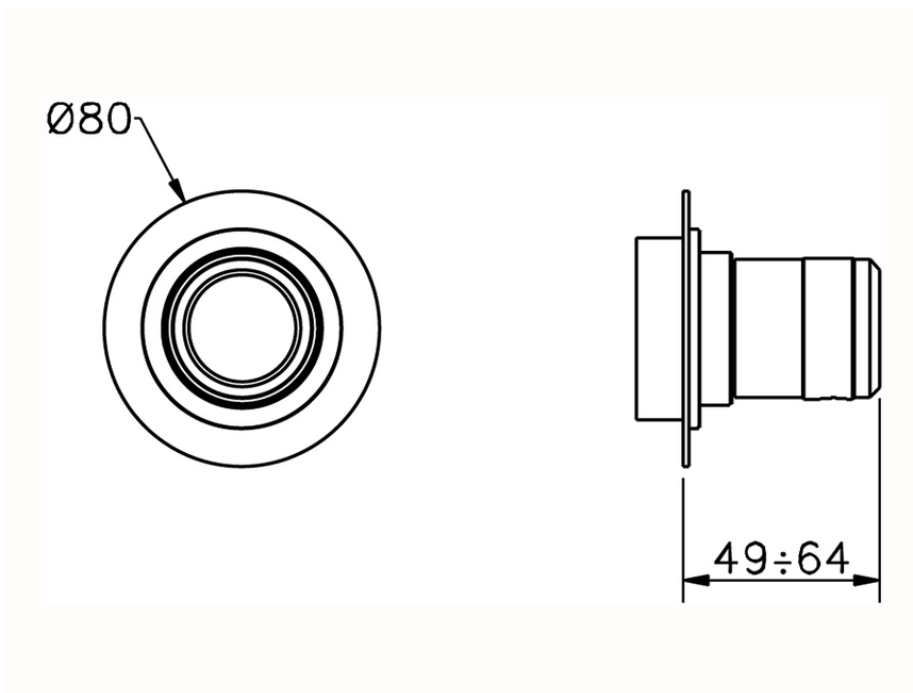

Stopvalve exposed part CHRONOS_CR003310

CR003310

<https://en.huberitalia.com/stopvalve-exposed-part-chronos-cr003310>

2026-04-05