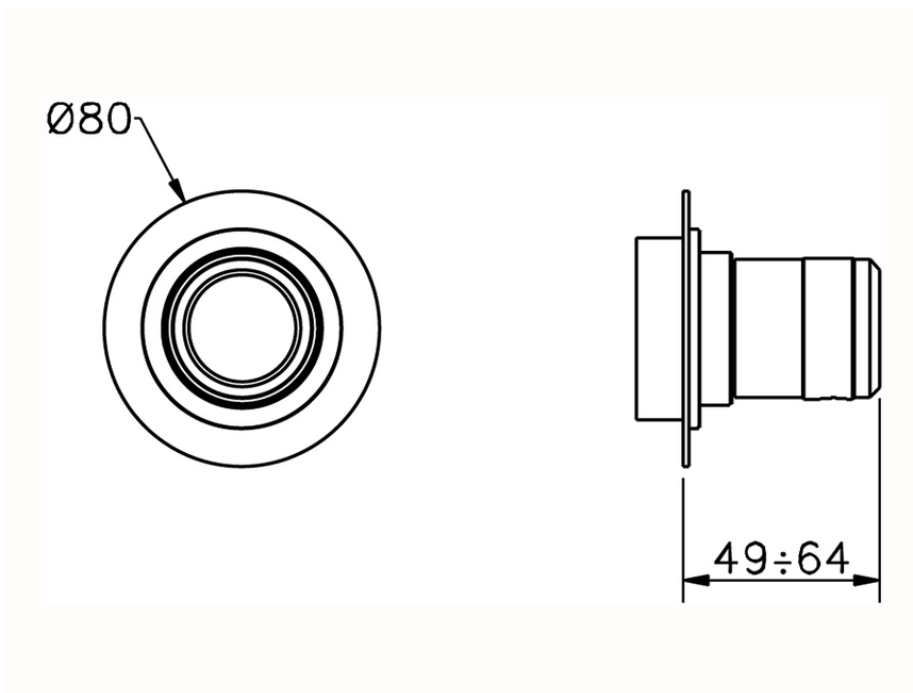

## Stopvalve exposed part CHRONOS\_CR003310

CR003310

<https://en.huberitalia.com/stopvalve-exposed-part-chronos-cr003310>

2026-06-29