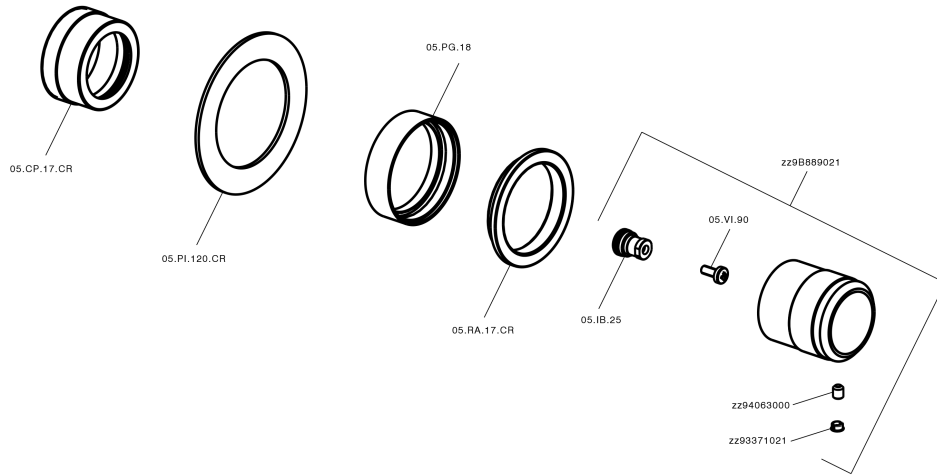

Stopvalve exposed part CHRONOS_CR003310

CR003310

<https://en.huberitalia.com/stopvalve-exposed-part-chronos-cr003310>

2026-04-08