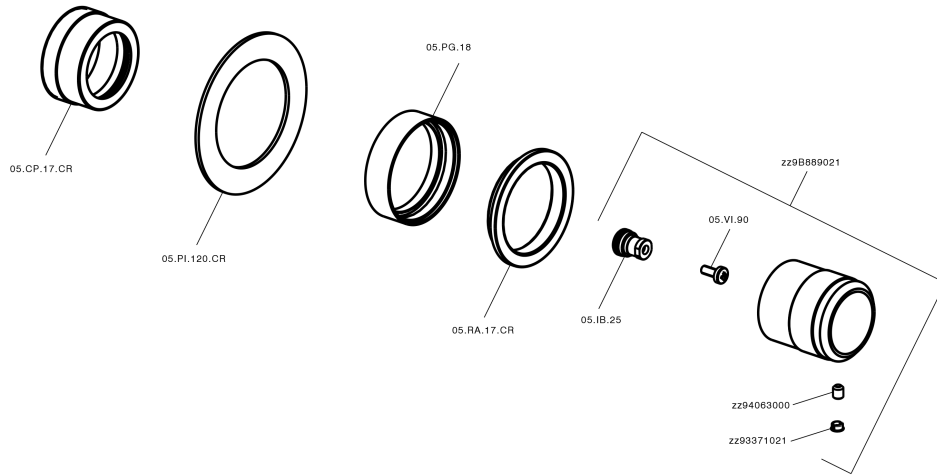

Stopvalve exposed part CHRONOS_CR003310

CR003310

<https://en.huberitalia.com/stopvalve-exposed-part-chronos-cr003310>

2026-04-06