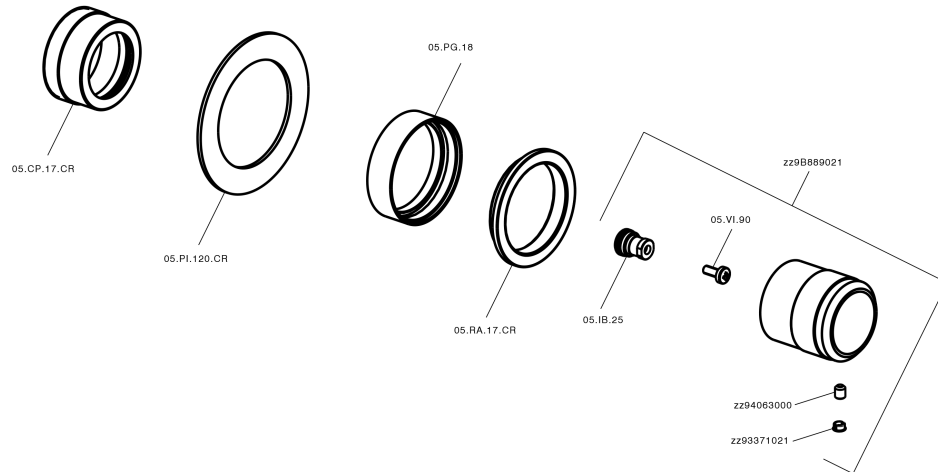

Stopvalve exposed part CHRONOS_CR003310

CR003310

<https://en.huberitalia.com/stopvalve-exposed-part-chronos-cr003310>

2026-01-13