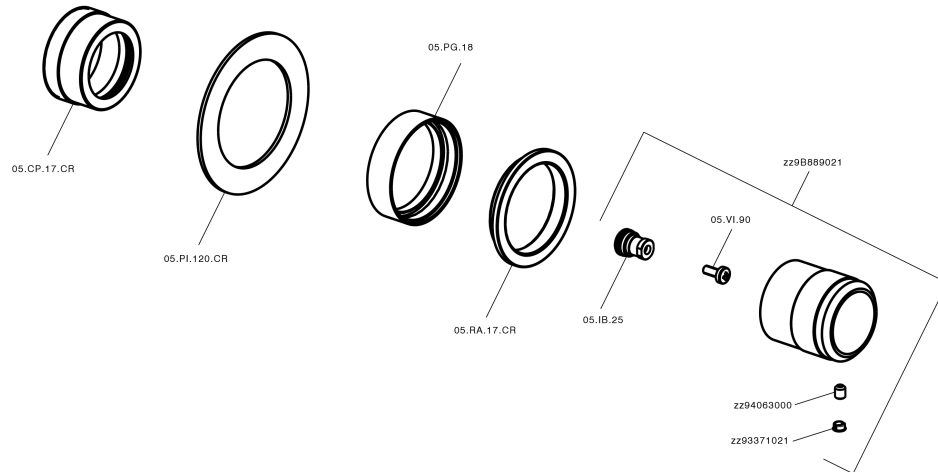

Stopvalve exposed part CHRONOS_CR003310

CR003310

<https://en.huberitalia.com/stopvalve-exposed-part-chronos-cr003310>

2026-06-08