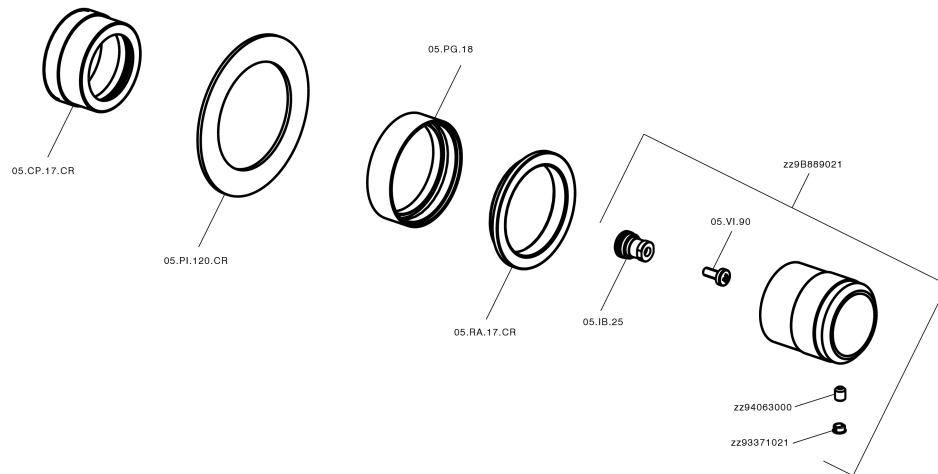

Stopvalve exposed part CHRONOS_CR003310

MODEL **CR003310**

Stopvalve exposed part, without concealed part, for item ZB003330

AVAILABLE FINISHINGS

-  **21** 21 Chrome
-  **2F** 2F Brushed Nickel
-  **2Q** 2Q Black Titanium

CHARACTERISTICS

Installation **Concealed**

Required concealed parts **ZB003340**

ZB003330

Stopvalve exposed part CHRONOS_CR003310

CR003310

<https://en.huberitalia.com/stopvalve-exposed-part-chronos-cr003310>