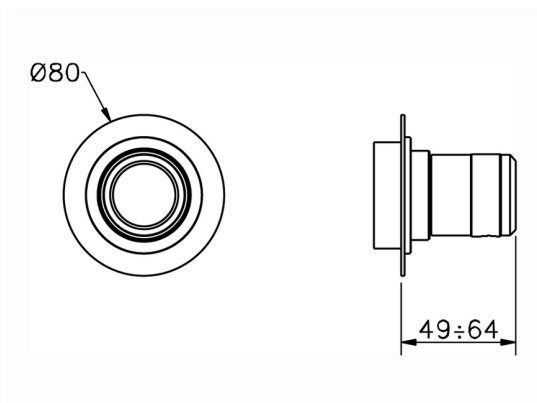

Stopvalve exposed part CHRONOS_CR003310

MODEL **CR003310**

Stopvalve exposed part, without concealed part, for item ZB003330

AVAILABLE FINISHINGS

-  **21** 21 Chrome
-  **2F** 2F Brushed Nickel
-  **2Q** 2Q Black Titanium

CHARACTERISTICS

Installation **Concealed**

Required concealed parts **ZB003340**

ZB003330

Stopvalve exposed part CHRONOS_CR003310

CR003310

<https://en.huberitalia.com/stopvalve-exposed-part-chronos-cr003310>