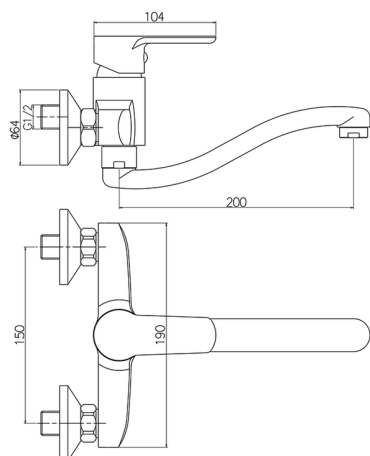

Exposed single lever sink mixer KITCHEN_SN000434

MODEL **SN000434**

Exposed single lever sink mixer, swivel spout

AVAILABLE FINISHINGS

CHARACTERISTICS

Cartridge Spare Parts **ZZ99751000**

35 mm Cartridge

2024-12-22