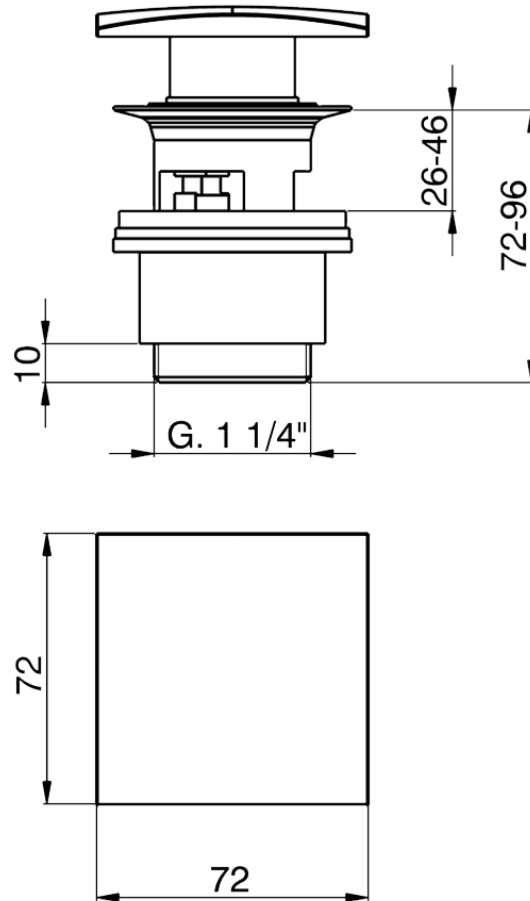

1"1/4 click clack drain for basin mixer COMPONENTS_ZB001622

ZB001622

<https://en.huberitalia.com/11-4-click-clack-drain-for-basin-mixer-components-zb001622>

2026-04-05