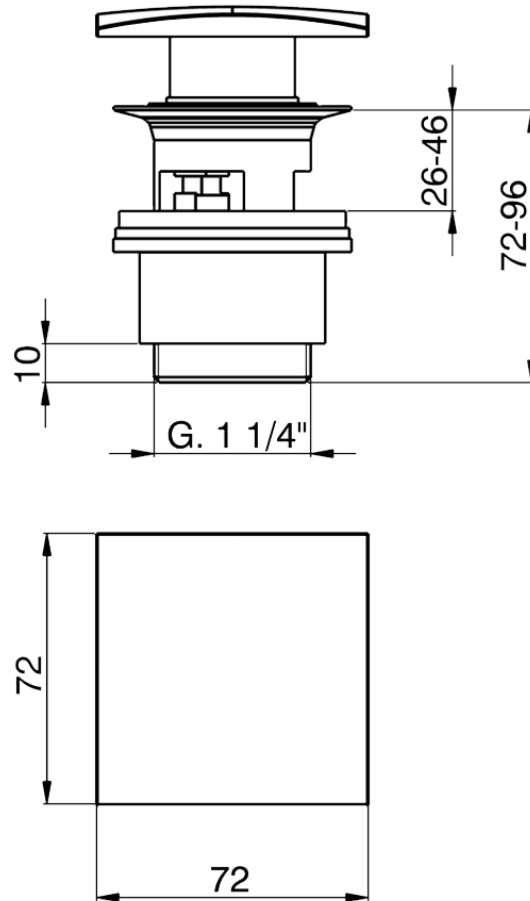

1"1/4 click clack drain for basin mixer COMPONENTS_ZB001622

ZB001622

<https://en.huberitalia.com/11-4-click-clack-drain-for-basin-mixer-components-zb001622>

2026-06-13