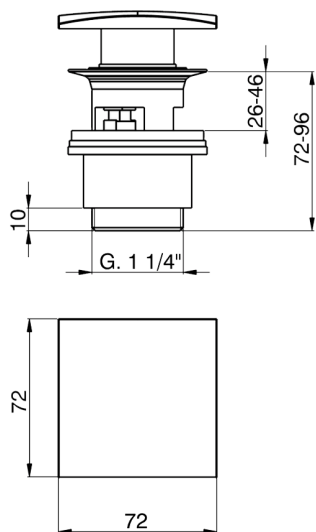

1"1/4 click clack drain for basin mixer COMPONENTS_ZB001622

MODEL **ZB001622**

1"1/4 click clack drain for basin mixer, for overflow bath drain system

AVAILABLE FINISHINGS

- **21** 21 Chrome
- **2B** 2B Polished Nickel
- **2P** 2P Rose Gold

CHARACTERISTICS

2026-06-13