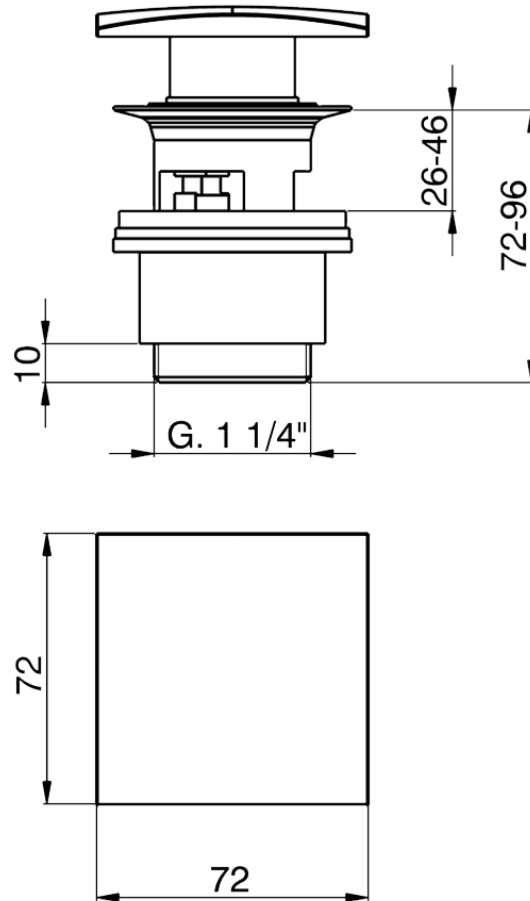

## 1"1/4 click clack drain for basin mixer COMPONENTS\_ZB001622

ZB001622

<https://en.huberitalia.com/11-4-click-clack-drain-for-basin-mixer-components-zb001622>

2026-05-15