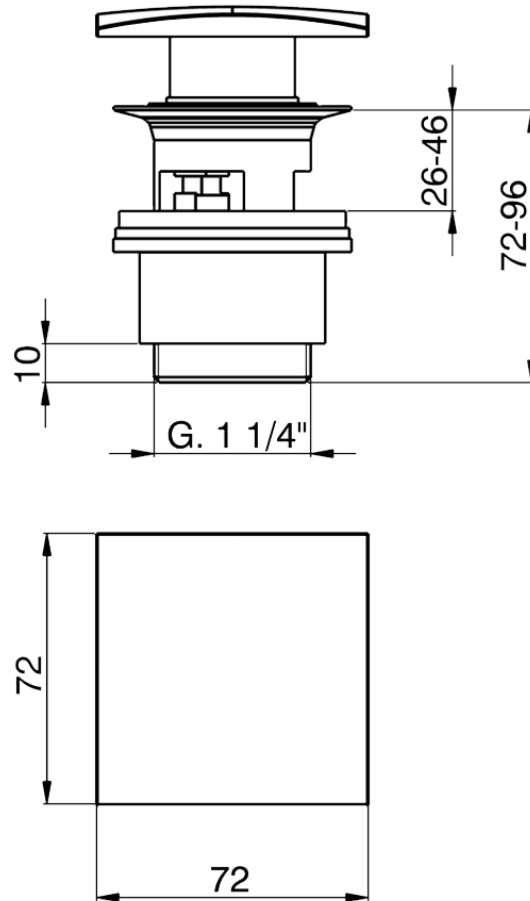

1"1/4 click clack drain for basin mixer COMPONENTS_ZB001622

ZB001622

<https://en.huberitalia.com/11-4-click-clack-drain-for-basin-mixer-components-zb001622>

2026-06-26