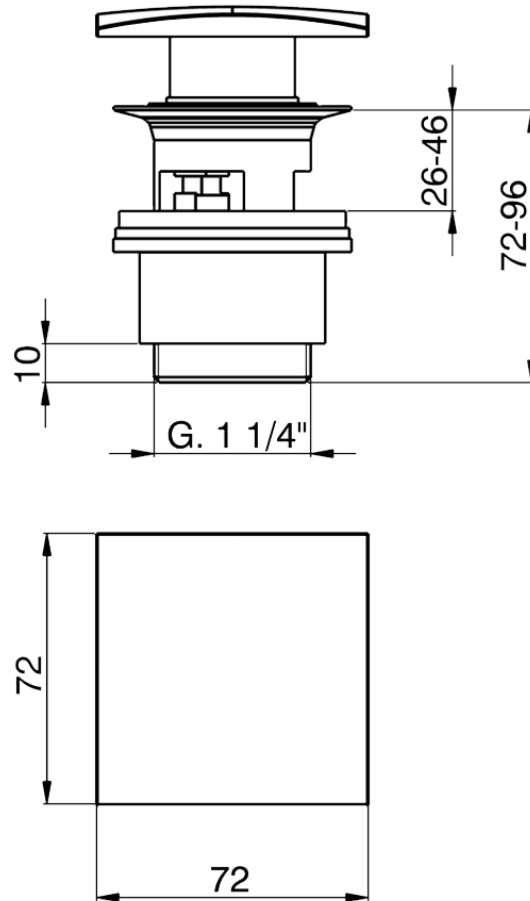

## 1"1/4 click clack drain for basin mixer COMPONENTS\_ZB001622

ZB001622

<https://en.huberitalia.com/11-4-click-clack-drain-for-basin-mixer-components-zb001622>

2026-06-26