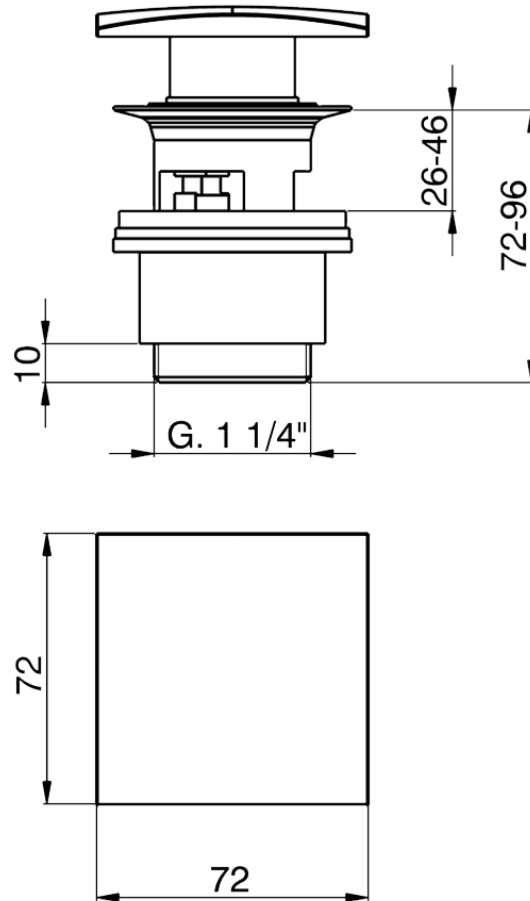

1"1/4 click clack drain for basin mixer COMPONENTS_ZB001622

ZB001622

<https://en.huberitalia.com/11-4-click-clack-drain-for-basin-mixer-components-zb001622>

2026-06-06