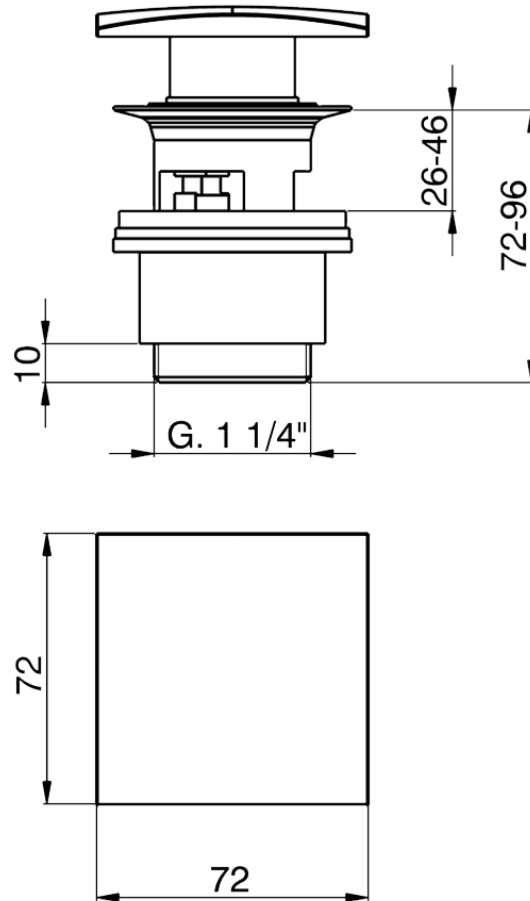

1"1/4 click clack drain for basin mixer COMPONENTS_ZB001622

ZB001622

<https://en.huberitalia.com/11-4-click-clack-drain-for-basin-mixer-components-zb001622>

2026-04-08