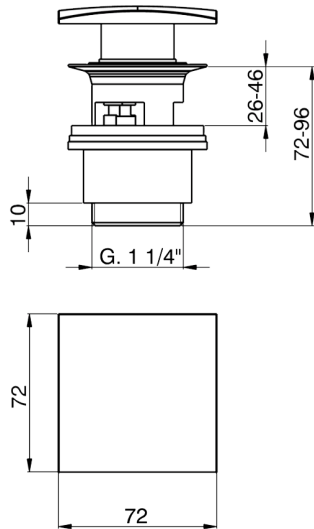

1"1/4 click clack drain for basin mixer COMPONENTS_ZB001622

MODEL **ZB001622**

1"1/4 click clack drain for basin mixer, for overflow bath drain system

AVAILABLE FINISHINGS

- **21** 21 Chrome
- **2B** 2B Polished Nickel
- **2P** 2P Rose Gold

CHARACTERISTICS

2026-06-06