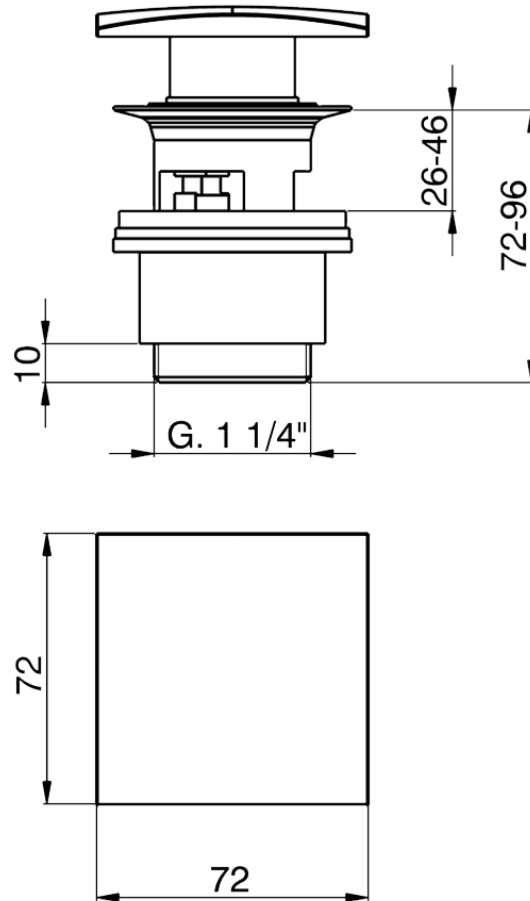

1"1/4 click clack drain for basin mixer COMPONENTS_ZB001622

ZB001622

<https://en.huberitalia.com/11-4-click-clack-drain-for-basin-mixer-components-zb001622>

2026-04-06