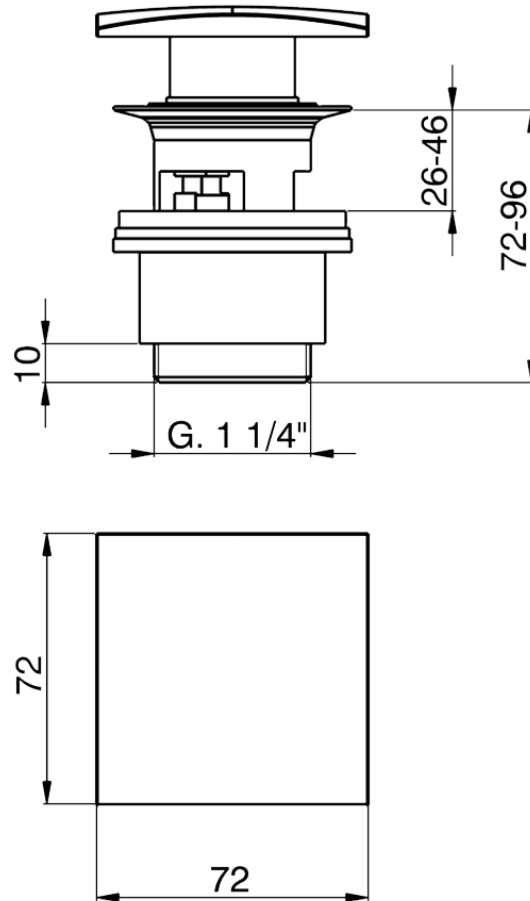

## 1"1/4 click clack drain for basin mixer COMPONENTS\_ZB001622

ZB001622

<https://en.huberitalia.com/11-4-click-clack-drain-for-basin-mixer-components-zb001622>

2026-06-15