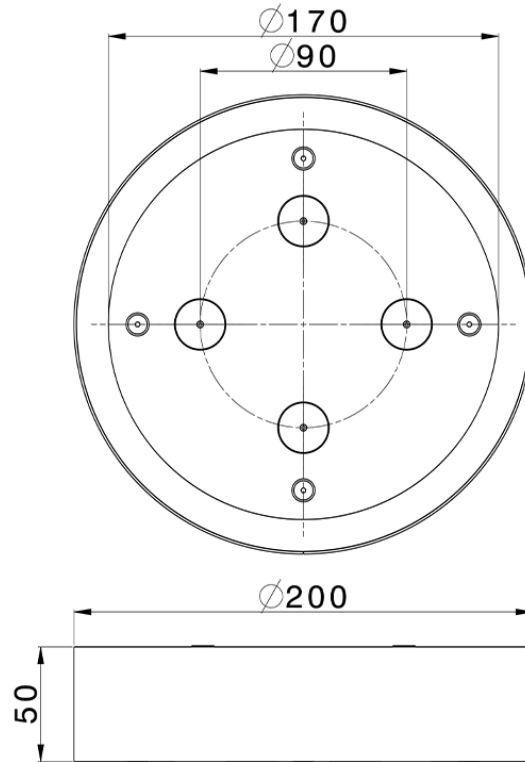

Ø 200 mm Chromotherapy Ceiling showerhead ZEN_ZS1C0270

ZS1C0270

<https://en.huberitalia.com/o-200-mm-chromotherapy-ceiling-showerhead-zen-zs1c0270>

2024-12-18