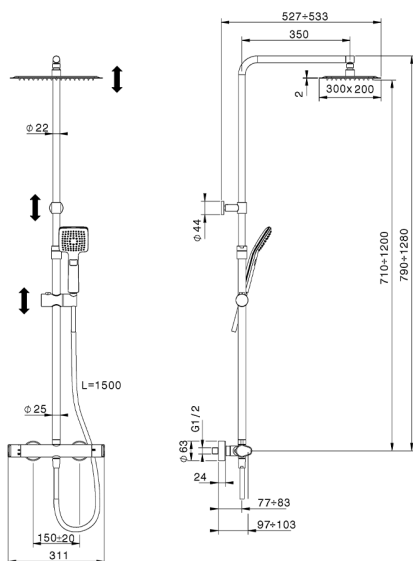

## 2-function Thermostatic shower set COLUMNS\_H3C8403D

MODEL **H3C8403D40**

2-function Thermostatic shower set, 2-outlet deviasop, adjustable riser column, sliding handshower holder, 96x96 mm ABS 3 sprays handshower, 300x200 thick 2 mm Inox rectangular showerhead, 150 cm smooth SUPREME flexible hose

AVAILABLE FINISHINGS

40 Matt Black

CHARACTERISTICS

Cartridge Spare Parts **22.04A.AR - ZZ97279004**

**Argo 2 (long filter) Thermostatic Valve**

### DeviaStop

The Huber Devia Stop technology allows to adjust the water flow and to direct it to the selected output point (overhead soaker, hand shower, etc).