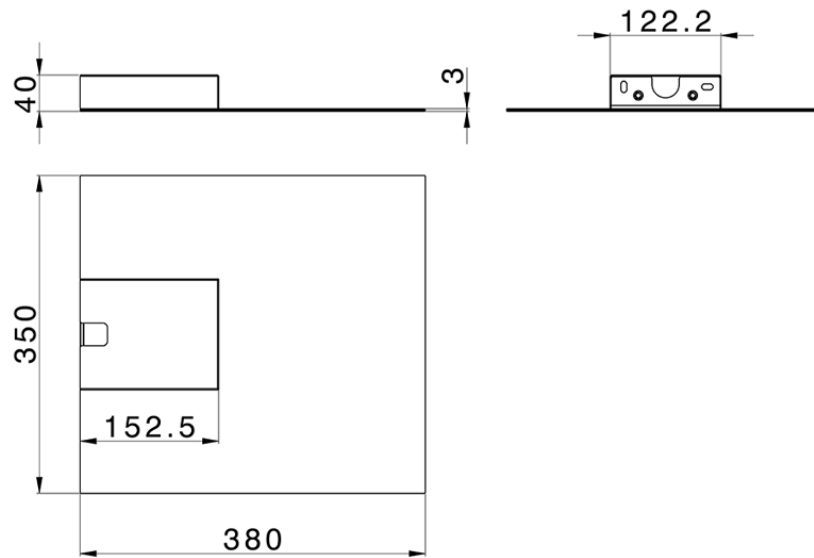

Wall-mounted ultra-thin square waterfall ZEN_ZS129020

ZS129020

<https://en.huberitalia.com/wall-mounted-ultra-thin-square-waterfall-zen-zs129020>

2026-06-15