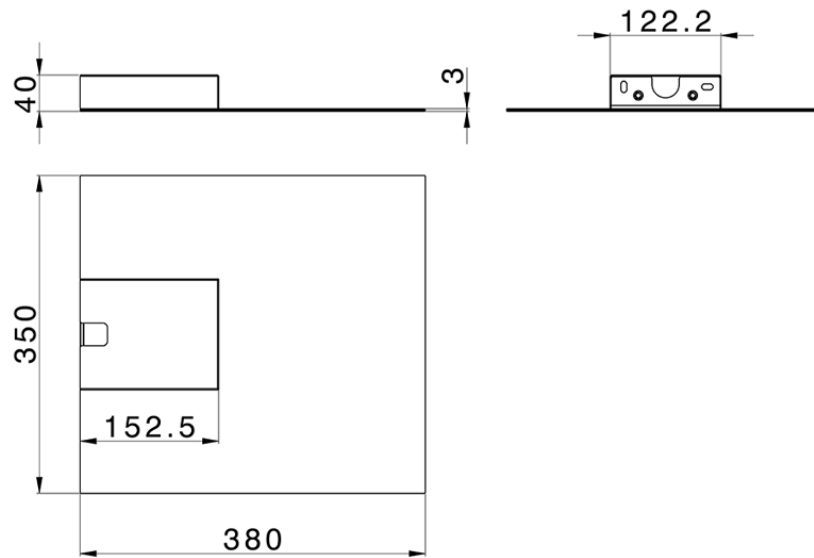

Wall-mounted ultra-thin square waterfall ZEN_ZS129020

ZS129020

<https://en.huberitalia.com/wall-mounted-ultra-thin-square-waterfall-zen-zs129020>

2026-05-15