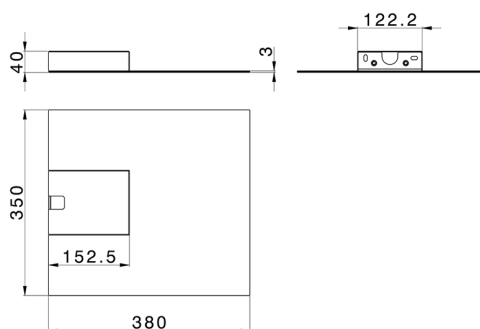

Wall-mounted ultra-thin square waterfall ZEN_ZS129020

MODEL **ZS129020**

Wall-mounted ultra-thin square waterfall, Stainless Steel AISI 304

AVAILABLE FINISHINGS

- **D1** D1 Brushed Inox
- **40** 40 Matt Black
- **4Q** 4Q Matt White
- **D2** D2 Polished Inox

CHARACTERISTICS

2026-06-13