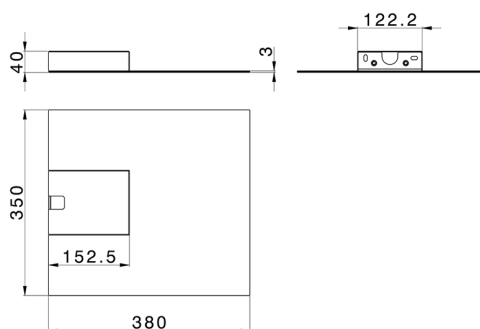

Wall-mounted ultra-thin square waterfall ZEN_ZS129020

MODEL **ZS129020**

Wall-mounted ultra-thin square waterfall, Stainless Steel AISI 304

AVAILABLE FINISHINGS

-  **D1** D1 Brushed Inox
-  **40** 40 Matt Black
-  **4Q** 4Q Matt White
-  **D2** D2 Polished Inox