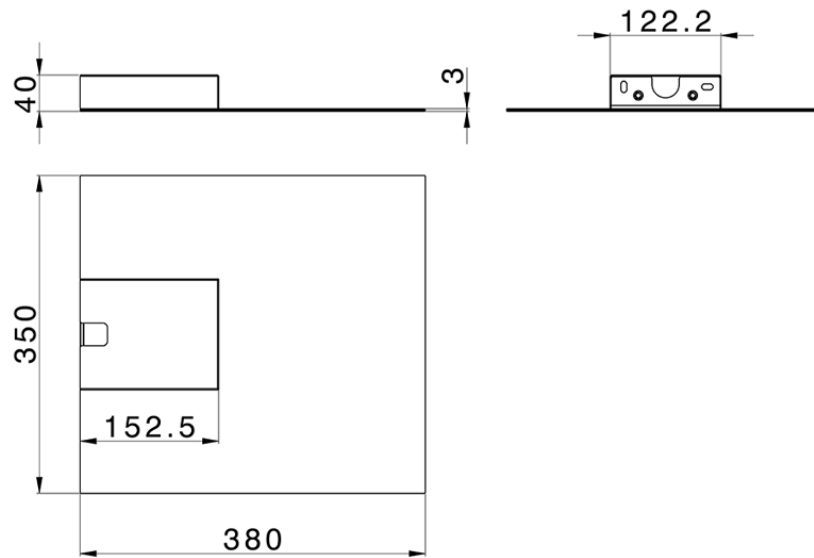

Wall-mounted ultra-thin square waterfall ZEN_ZS129020

ZS129020

<https://en.huberitalia.com/wall-mounted-ultra-thin-square-waterfall-zen-zs129020>

2026-06-13