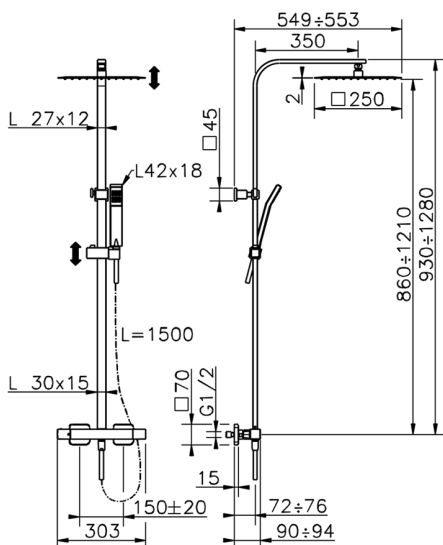

2-function Thermostatic shower set NUOVA EGO_QTC8602H

MODEL **QTC8602H**

2-function Thermostatic shower set, 2-outlet deviasstop, adjustable riser column, sliding handshower holder, 42x18 mm ABS Quad one spray handshower, 250x250 mm INOX square showerhead 2 mm thick, 150 cm smooth SILVERFLEX Flexible Hose

AVAILABLE FINISHINGS

CHARACTERISTICS

Cartridge Spare Parts **ZZ96551000**

TMX 25 Thermostatic Valve

DeviaStop

The Huber Devia Stop technology allows to adjust the water flow and to direct it to the selected output point (overhead soaker, hand shower, etc).