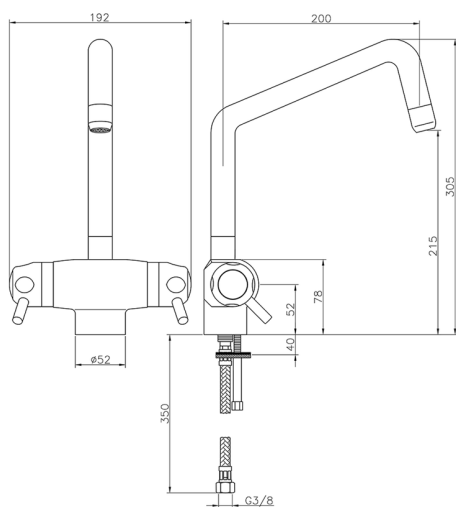

Thermostatic sink mixer CLINIC&TECHNICAL_CPT65010

MODEL **CPT65010**

Thermostatic sink mixer, without pop-up waste, G.3/8" stainless steel flexible hose

AVAILABLE FINISHINGS

CHARACTERISTICS

Cartridge Spare Parts **24.02AB.PL**

12x32 Plus Thermostatic Valve

Thermostatic

The Huber thermostatic is your personal water manager, helping you to handle, control and save water and energy.

2024-12-18