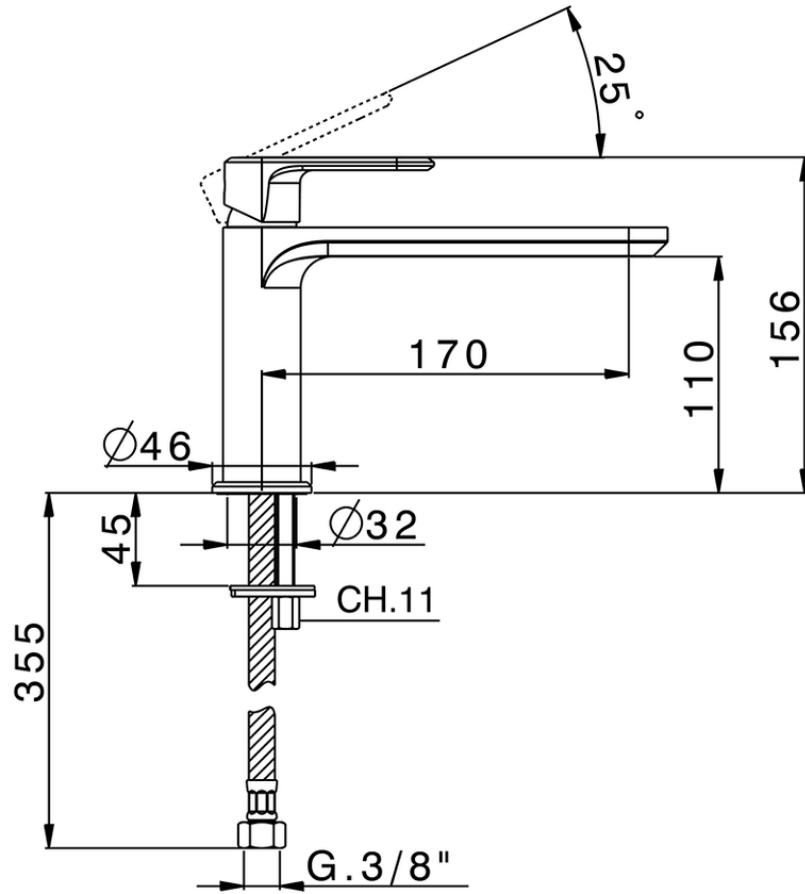

Single lever washbasin mixer LEVITY_LY001540

LY001540

<https://en.huberitalia.com/single-lever-washbasin-mixer-levity-ly001540>

2026-05-15