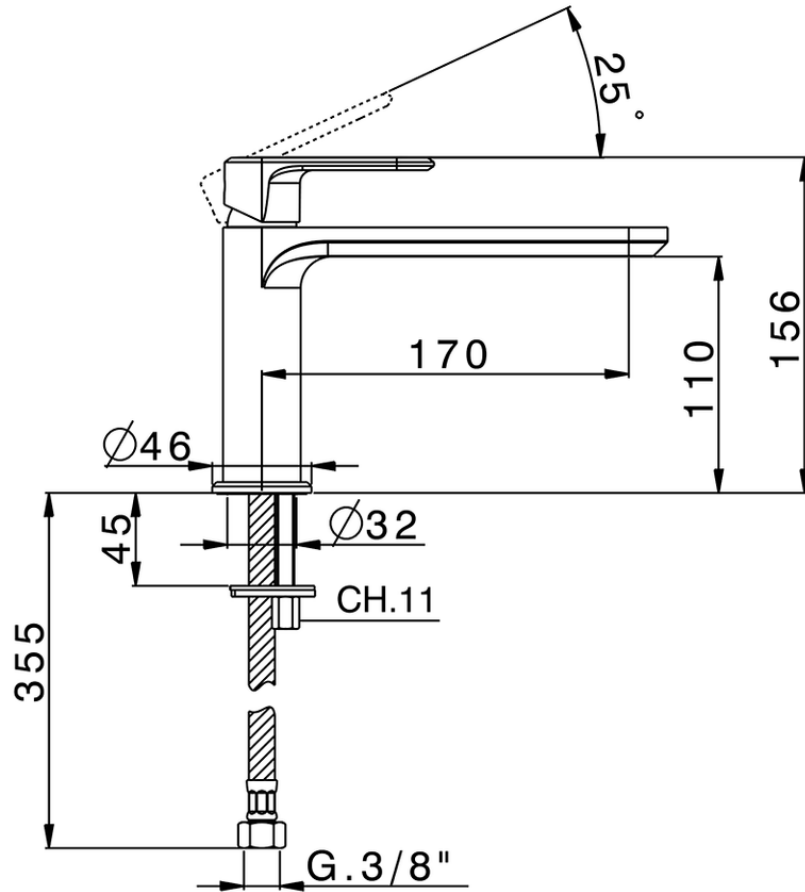

Single lever washbasin mixer LEVITY_LY001540

LY001540

<https://en.huberitalia.com/single-lever-washbasin-mixer-levity-ly001540>

2026-06-13