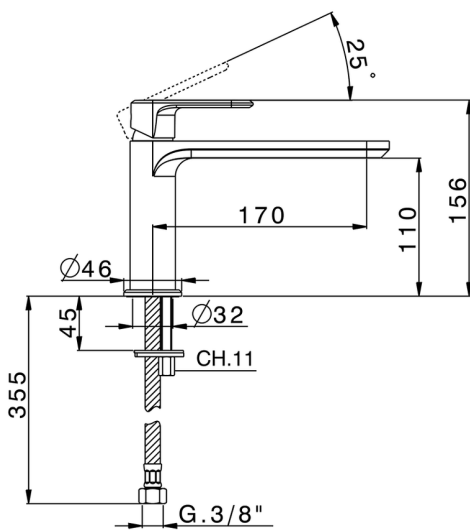

Single lever washbasin mixer LEVITY_LY001540

MODEL **LY001540**

Single lever washbasin mixer, without automatic pop-up waste, G.3/8" stainless steel flexible hose

AVAILABLE FINISHINGS

-  **21** 21 Chrome
-  **2B** 2B Polished Nickel
-  **2F** 2F Brushed Nickel
-  **40** 40 Matt Black
-  **4Q** 4Q Matt White

CHARACTERISTICS

Cartridge Spare Parts **ZZ96550000**

25 mm Cartridge

2026-06-06