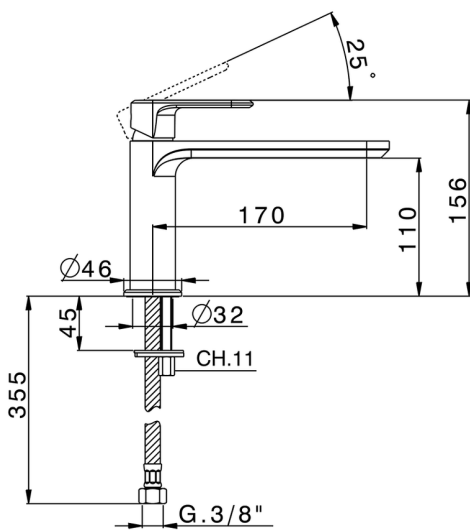

Single lever washbasin mixer LEVITY_LY001540

MODEL **LY001540**

Single lever washbasin mixer, without automatic pop-up waste, G.3/8" stainless steel flexible hose

AVAILABLE FINISHINGS

-  **21** 21 Chrome
-  **2B** 2B Polished Nickel
-  **2F** 2F Brushed Nickel
-  **40** 40 Matt Black
-  **4Q** 4Q Matt White

CHARACTERISTICS

Cartridge Spare Parts **ZZ96550000**

25 mm Cartridge

2026-05-15