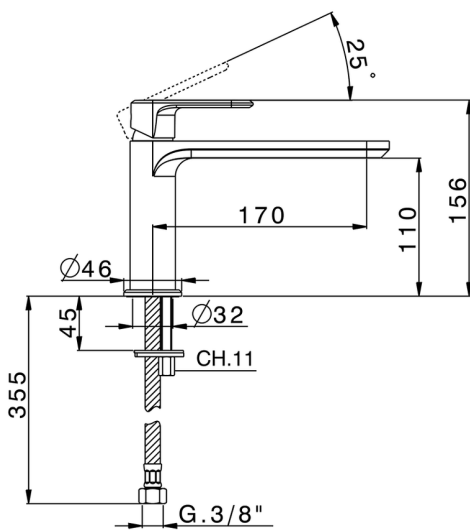

Single lever washbasin mixer LEVITY_LY001540

MODEL **LY001540**

Single lever washbasin mixer, without automatic pop-up waste, G.3/8" stainless steel flexible hose

AVAILABLE FINISHINGS

-  **21** 21 Chrome
-  **2B** 2B Polished Nickel
-  **2F** 2F Brushed Nickel
-  **40** 40 Matt Black
-  **4Q** 4Q Matt White

CHARACTERISTICS

Cartridge Spare Parts **ZZ96550000**

25 mm Cartridge

2026-06-27