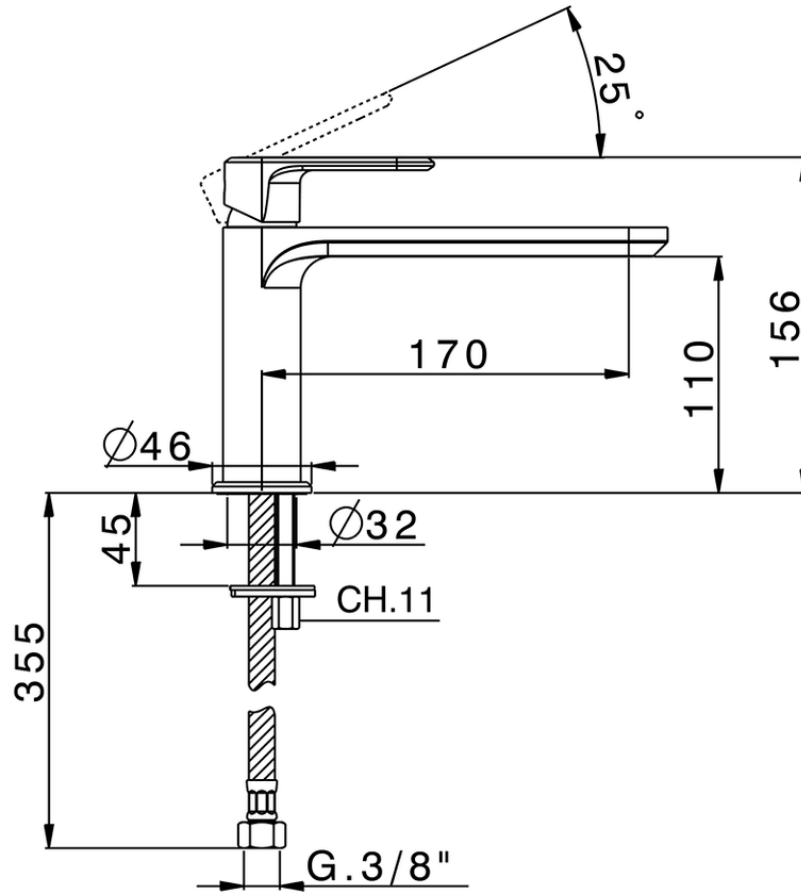

Single lever washbasin mixer LEVITY_LY001540

LY001540

<https://en.huberitalia.com/single-lever-washbasin-mixer-levity-ly001540>

2026-06-05