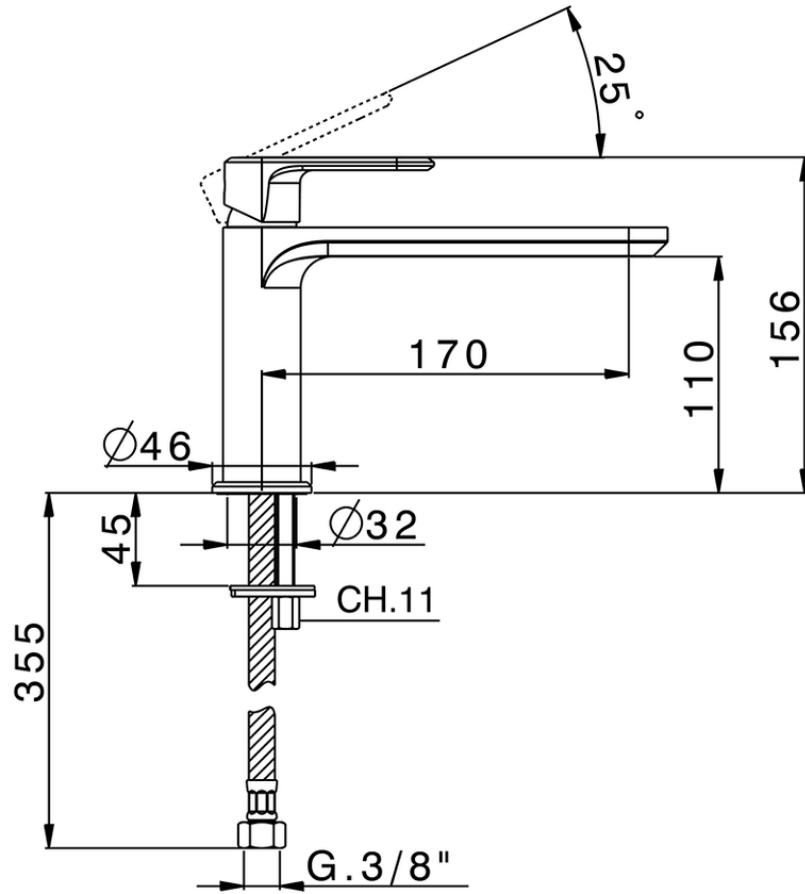

Single lever washbasin mixer LEVITY\_LY001540

LY001540

<https://en.huberitalia.com/single-lever-washbasin-mixer-levity-ly001540>

2026-04-10