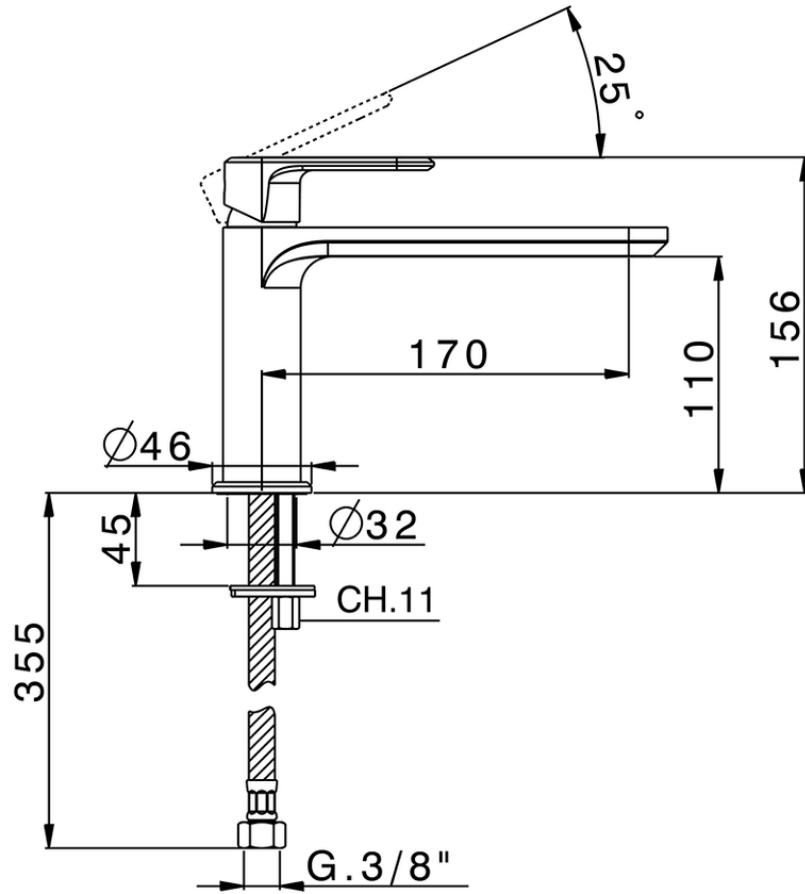

Single lever washbasin mixer LEVITY_LY001540

LY001540

<https://en.huberitalia.com/single-lever-washbasin-mixer-levity-ly001540>

2026-06-10