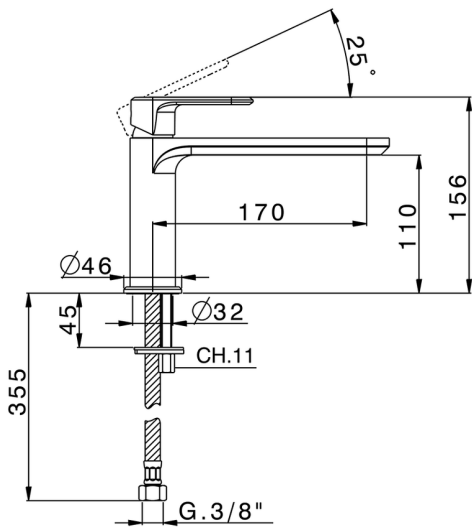

## Single lever washbasin mixer LEVITY\_LY001540

MODEL **LY001540**

Single lever washbasin mixer, without automatic pop-up waste, G.3/8" stainless steel flexible hose

### CHARACTERISTICS

Cartridge Spare Parts **ZZ96550000**

**25 mm Cartridge**

2026-04-06