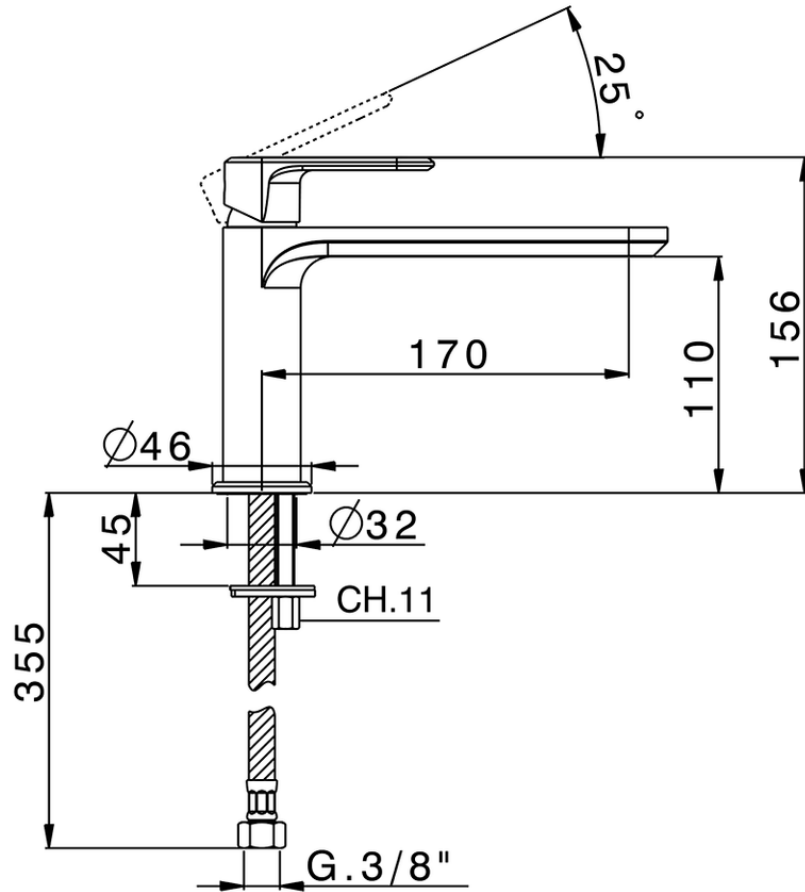

Single lever washbasin mixer LEVITY_LY001540

LY001540

<https://en.huberitalia.com/single-lever-washbasin-mixer-levity-ly001540>

2026-04-08