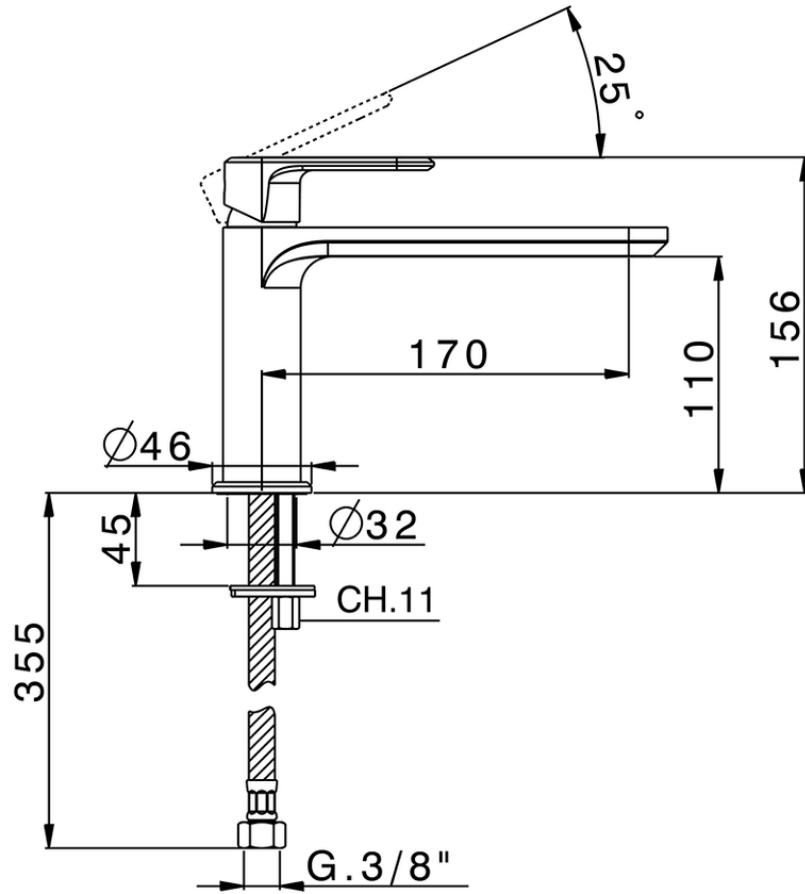

Single lever washbasin mixer LEVITY_LY001540

LY001540

<https://en.huberitalia.com/single-lever-washbasin-mixer-levity-ly001540>

2026-06-06