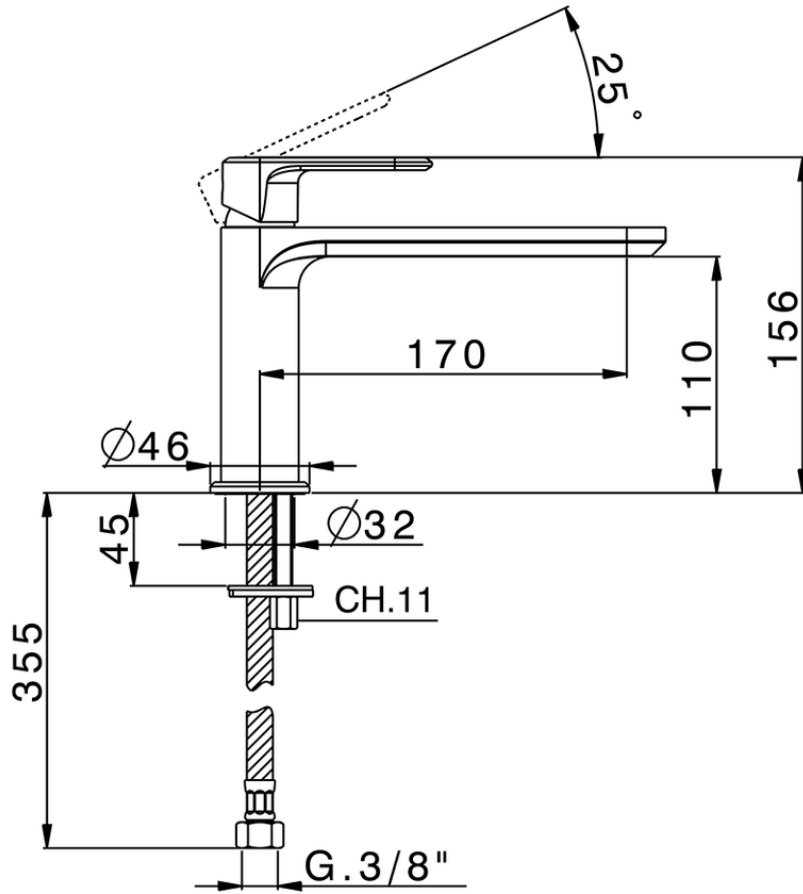

Single lever washbasin mixer LEVITY\_LY001540

LY001540

<https://en.huberitalia.com/single-lever-washbasin-mixer-levity-ly001540>

2026-06-26