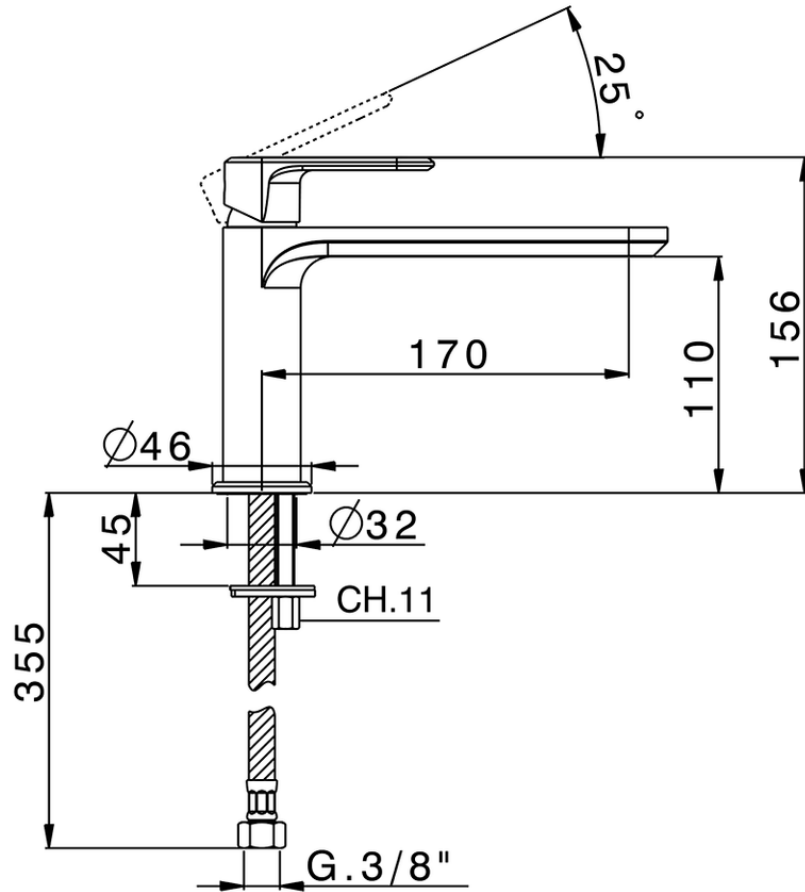

## Single lever washbasin mixer LEVITY\_LY001540

LY001540

<https://en.huberitalia.com/single-lever-washbasin-mixer-levity-ly001540>

2026-06-06