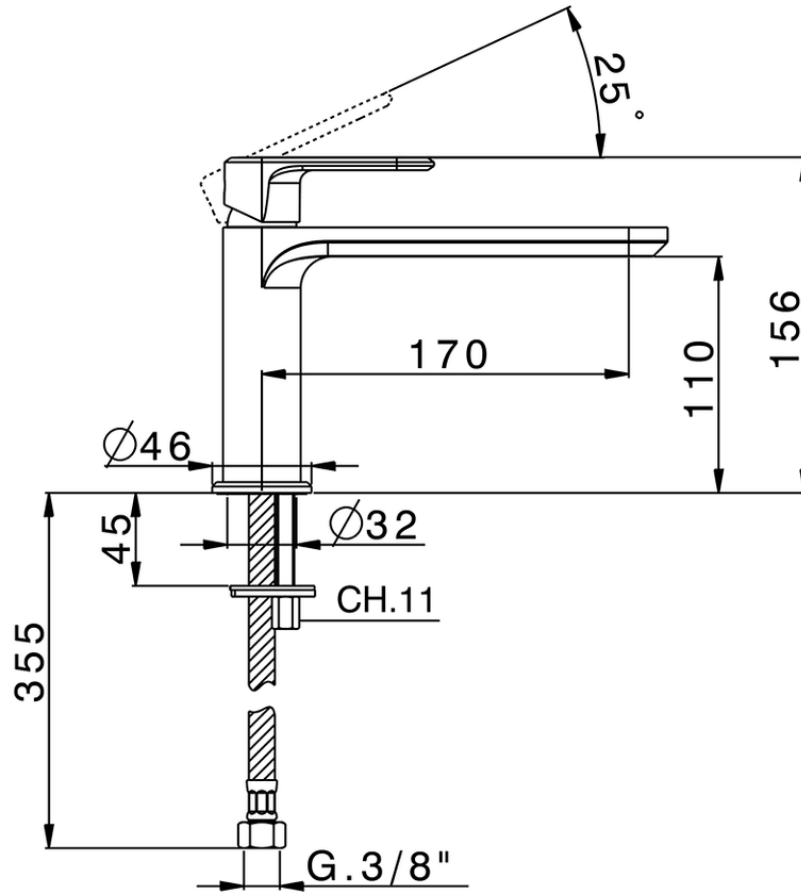

Single lever washbasin mixer LEVITY\_LY001540

LY001540

<https://en.huberitalia.com/single-lever-washbasin-mixer-levity-ly001540>

2026-06-26