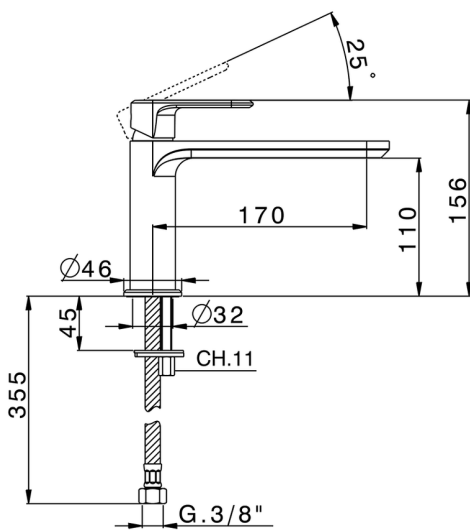

Single lever washbasin mixer LEVITY_LY001540

MODEL **LY001540**

Single lever washbasin mixer, without automatic pop-up waste, G.3/8" stainless steel flexible hose

AVAILABLE FINISHINGS

-  **21** 21 Chrome
-  **2B** 2B Polished Nickel
-  **2F** 2F Brushed Nickel
-  **40** 40 Matt Black
-  **4Q** 4Q Matt White

CHARACTERISTICS

Cartridge Spare Parts **ZZ96550000**

25 mm Cartridge

2026-06-26