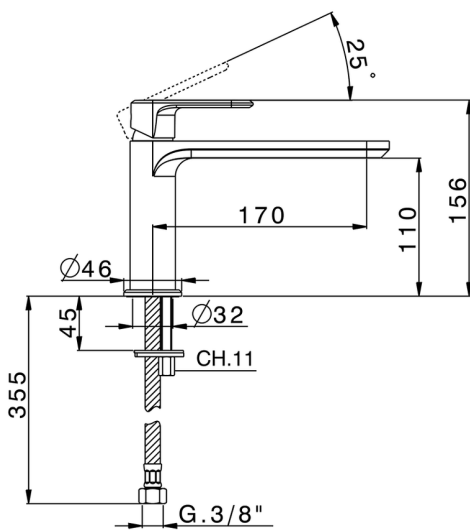

Single lever washbasin mixer LEVITY_LY001540

MODEL **LY001540**

Single lever washbasin mixer, without automatic pop-up waste, G.3/8" stainless steel flexible hose

AVAILABLE FINISHINGS

-  **21** 21 Chrome
-  **2B** 2B Polished Nickel
-  **2F** 2F Brushed Nickel
-  **40** 40 Matt Black
-  **4Q** 4Q Matt White

CHARACTERISTICS

Cartridge Spare Parts **ZZ96550000**

25 mm Cartridge

2026-04-09