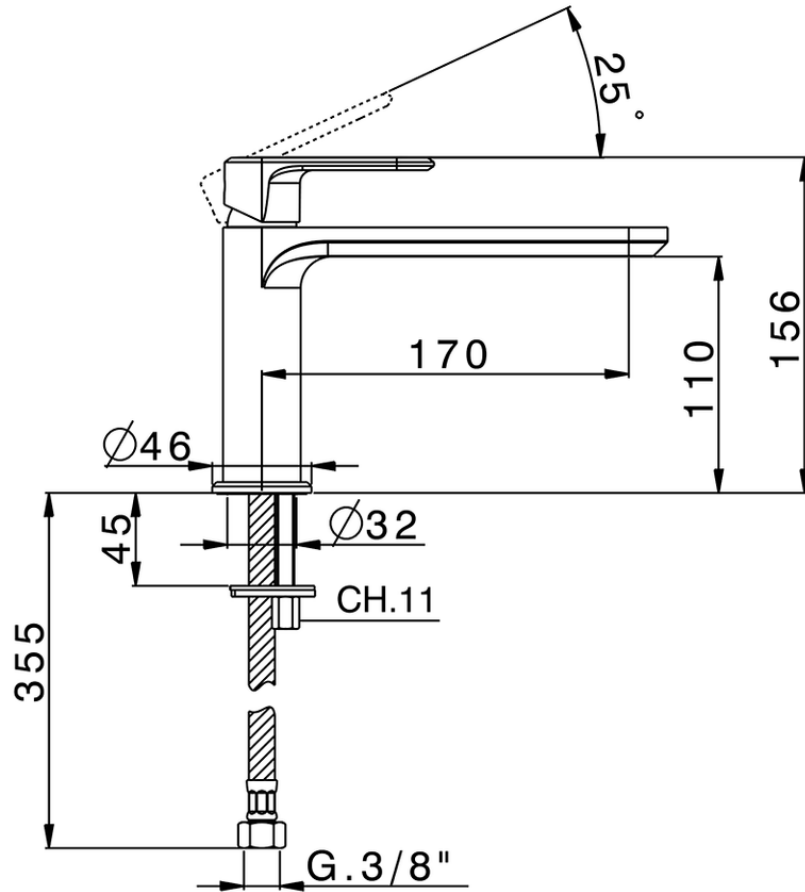

## Single lever washbasin mixer LEVITY\_LY001540

LY001540

<https://en.huberitalia.com/single-lever-washbasin-mixer-levity-ly001540>

2026-05-15