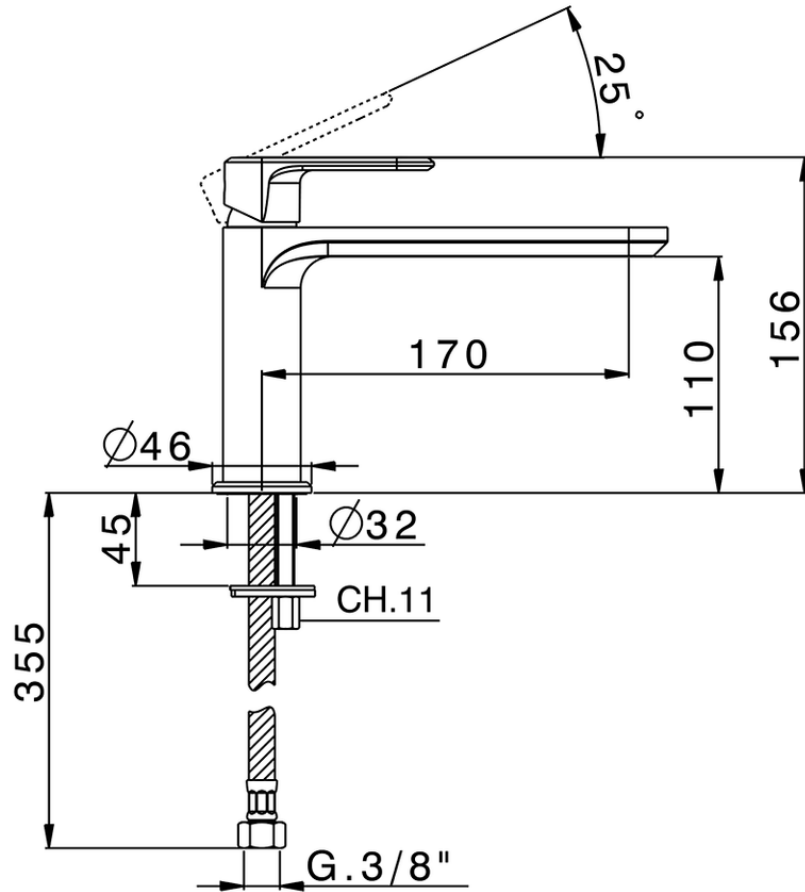

Single lever washbasin mixer LEVITY_LY001540

LY001540

<https://en.huberitalia.com/single-lever-washbasin-mixer-levity-ly001540>

2026-06-15