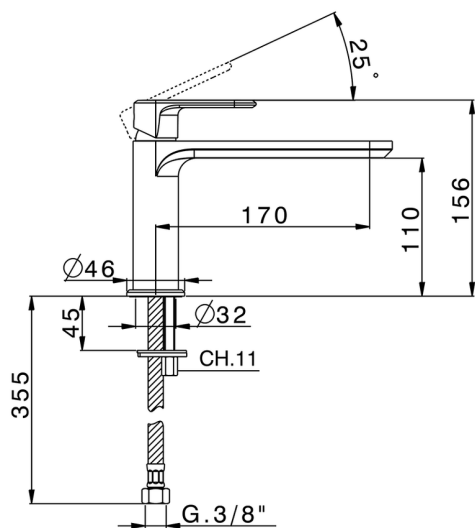

## Single lever washbasin mixer LEVITY\_LY001540

MODEL **LY001540**

Single lever washbasin mixer, without automatic pop-up waste, G.3/8" stainless steel flexible hose

### CHARACTERISTICS

Cartridge Spare Parts **ZZ96550000**

**25 mm Cartridge**

2026-06-27