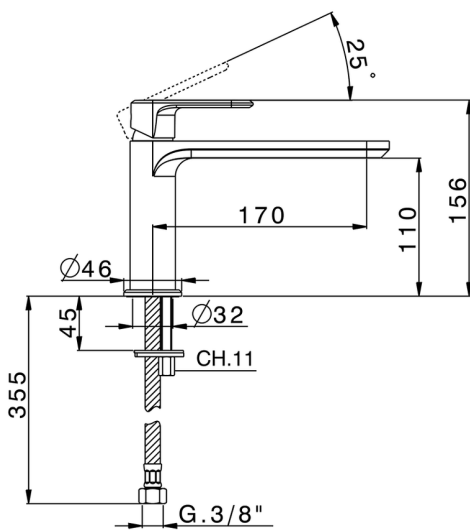

Single lever washbasin mixer LEVITY_LY001540

MODEL **LY001540**

Single lever washbasin mixer, without automatic pop-up waste, G.3/8" stainless steel flexible hose

AVAILABLE FINISHINGS

-  **21** 21 Chrome
-  **2B** 2B Polished Nickel
-  **2F** 2F Brushed Nickel
-  **40** 40 Matt Black
-  **4Q** 4Q Matt White

CHARACTERISTICS

Cartridge Spare Parts **ZZ96550000**

25 mm Cartridge

2026-04-08