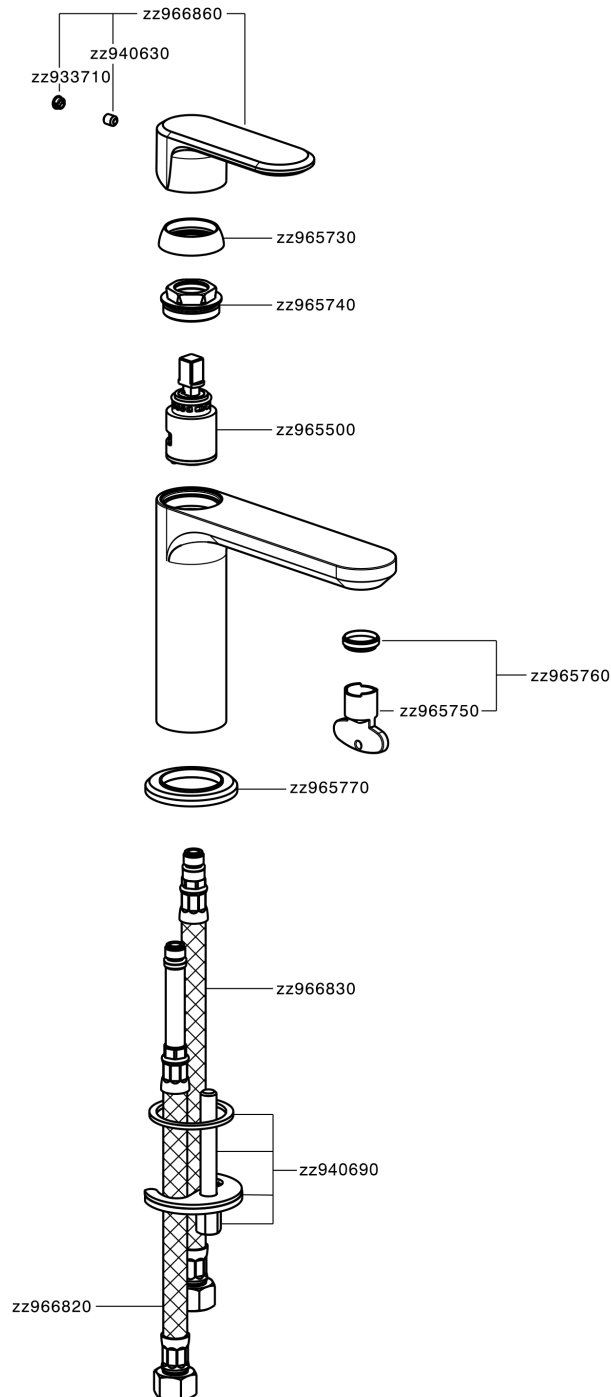

Single lever washbasin mixer LEVITY_LY000540

LY000540

<https://en.huberitalia.com/single-lever-washbasin-mixer-levity-ly000540>

2025-04-14