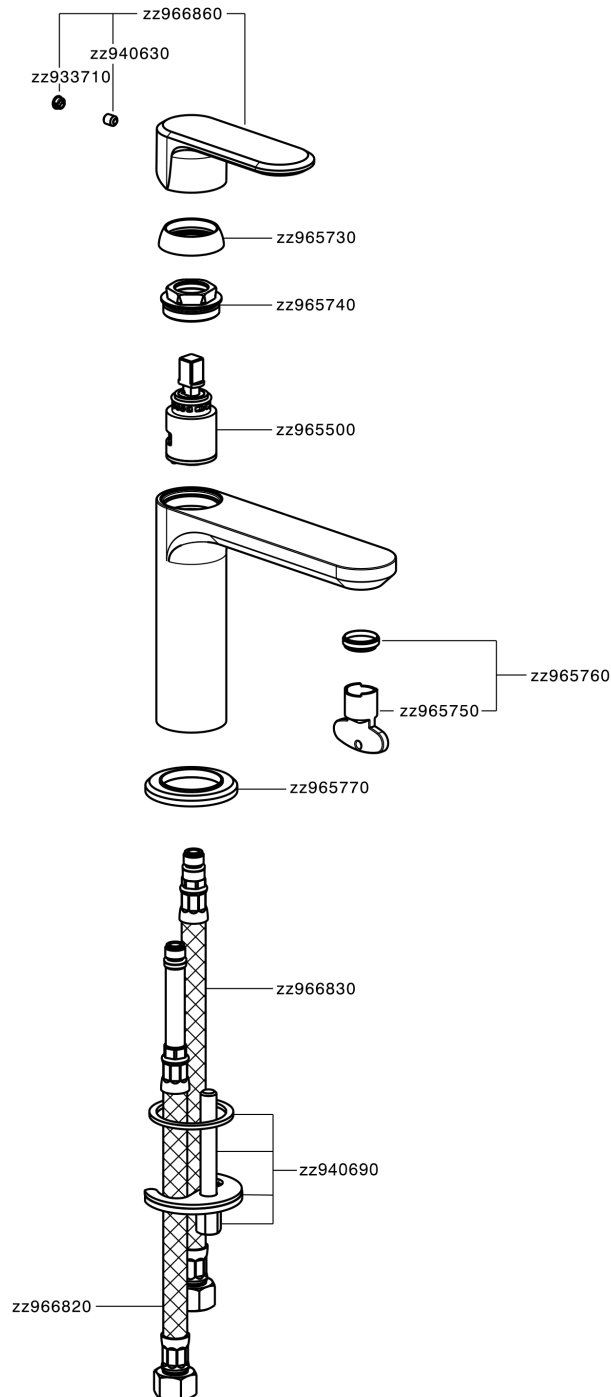

## Single lever washbasin mixer LEVITY\_LY000540

LY000540

<https://en.huberitalia.com/single-lever-washbasin-mixer-levity-ly000540>

2025-04-08