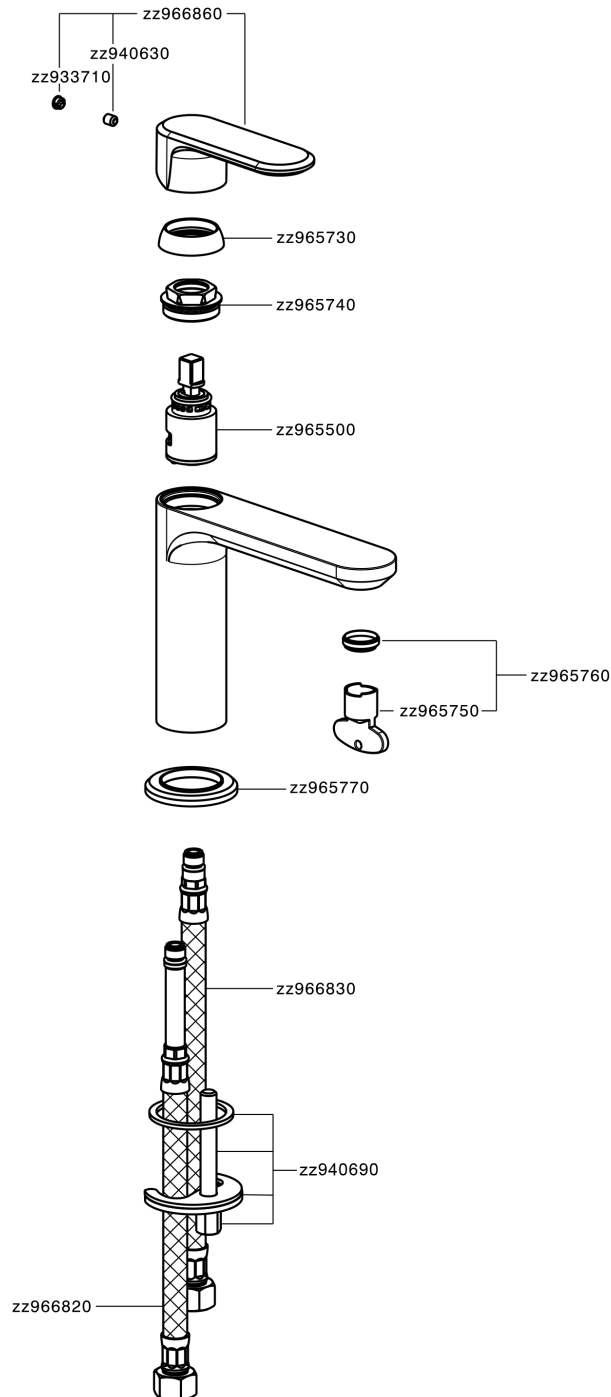

Single lever washbasin mixer LEVITY_LY000540

LY000540

<https://en.huberitalia.com/single-lever-washbasin-mixer-levity-ly000540>

2025-04-03