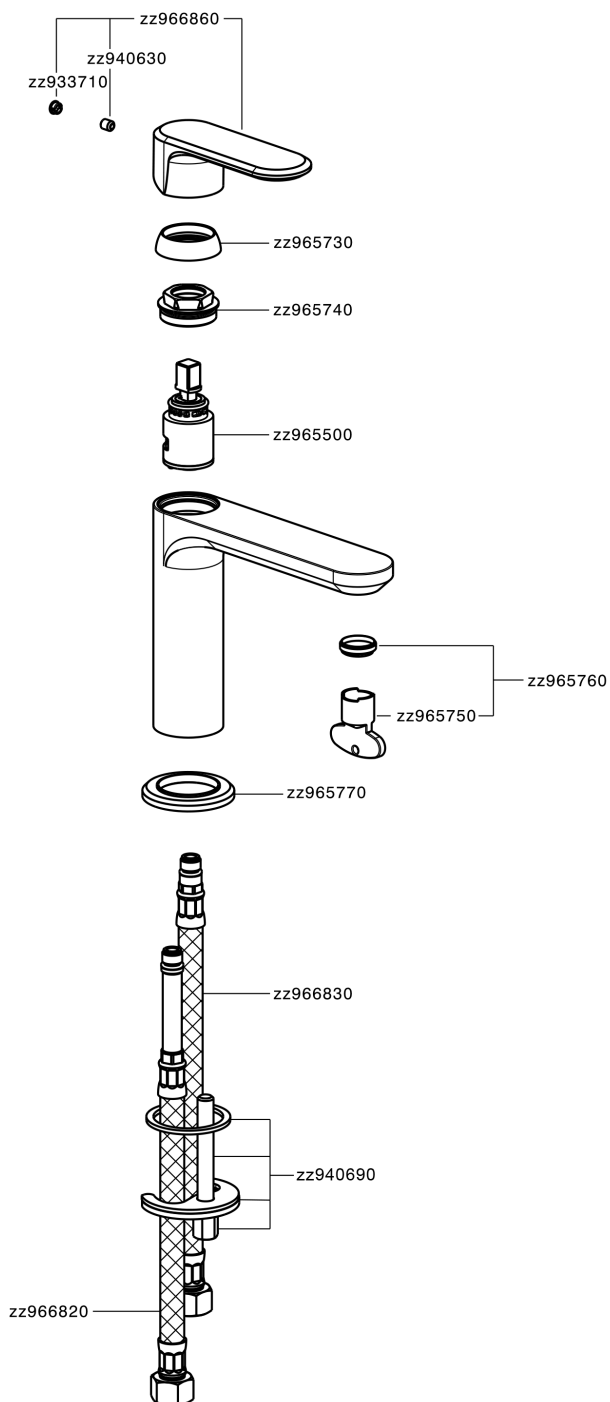

Single lever washbasin mixer LEVITY_LY000540

LY000540

<https://en.huberitalia.com/single-lever-washbasin-mixer-levity-ly000540>

2025-04-08