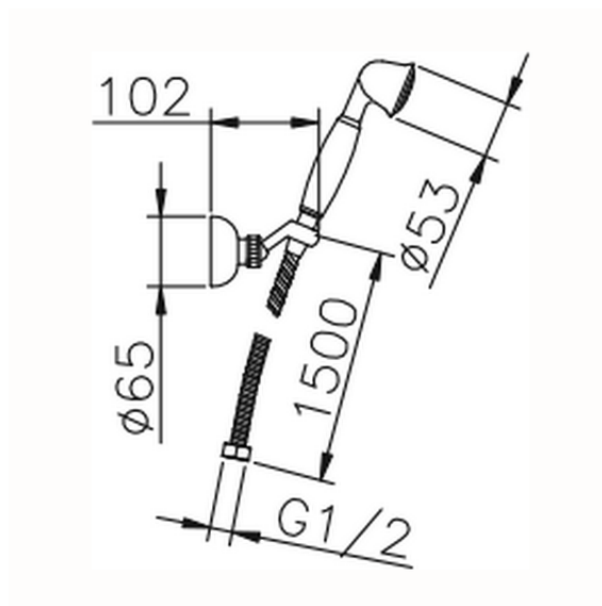

Croisette showerset SHOWER_63.07H.

63.07H.

<https://en.huberitalia.com/croisette-showerset-shower-63-07h>

2024-11-21