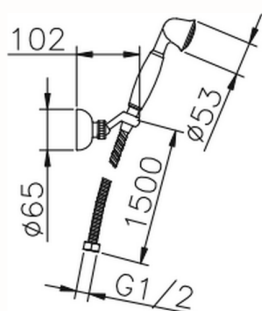

Croisette showerset SHOWER_63.07H.

MODEL **63.07H.**

Croisette showerset, wall mounted adjustable handshower bracket, 53 mm Brass One Spray handshower, 150 cm Brass flexible hose

AVAILABLE FINISHINGS

-  **AG** AG Antique Gold
-  **BA** BA Old Bronze
-  **CR** CR Chrome
-  **2W** 2W Brushed Gold