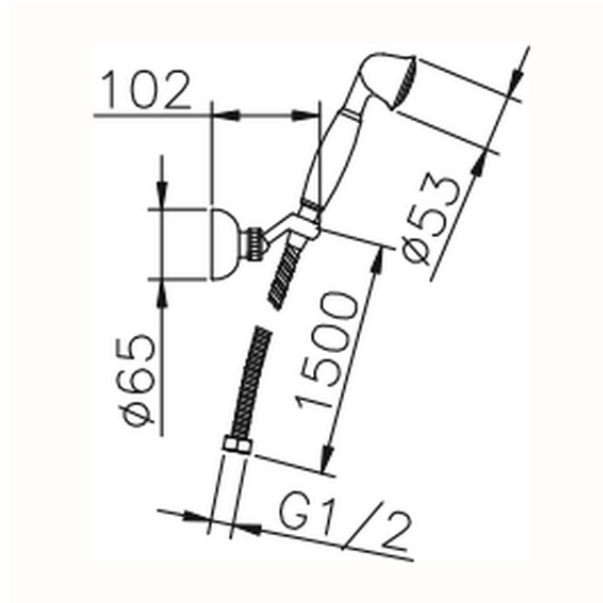

Croisette showerset SHOWER_63.07H.

63.07H.

<https://en.huberitalia.com/croisette-showerset-shower-63-07h>

2024-11-23