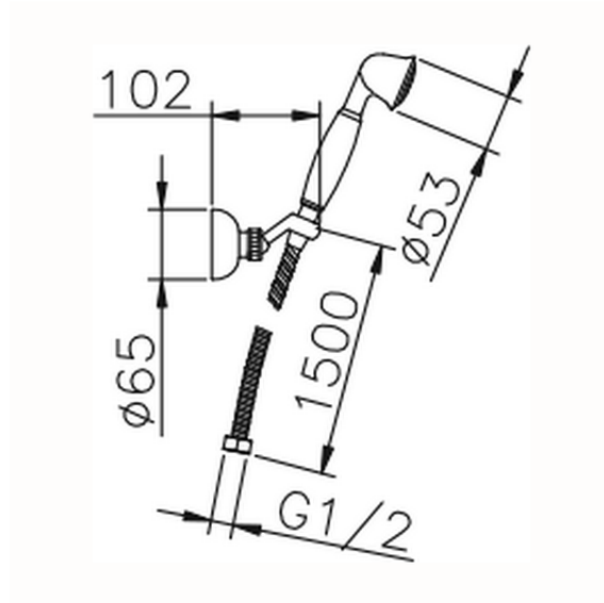

## Croisette showerset SHOWER\_63.07H.

63.07H.

<https://en.huberitalia.com/croisette-showerset-shower-63-07h>

2024-11-21