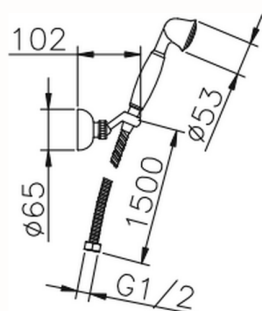

AVAILABLE FINISHINGS

- **AG** AG Antique Gold
- **BA** BA Old Bronze
- **CR** CR Chrome
- **2W** 2W Brushed Gold

CHARACTERISTICS