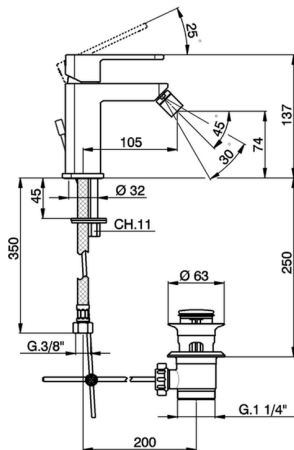

Single lever bidet mixer DADO_DD000550

MODEL **DD000550**

Single lever bidet mixer, with 1"1/4 automatic pop-up waste, G.3/8" stainless steel flexible hoses

AVAILABLE FINISHINGS

-  **21** 21 Chrome
-  **2B** 2B Polished Nickel
-  **2F** 2F Brushed Nickel
-  **40** 40 Matt Black
-  **4Q** 4Q Matt White