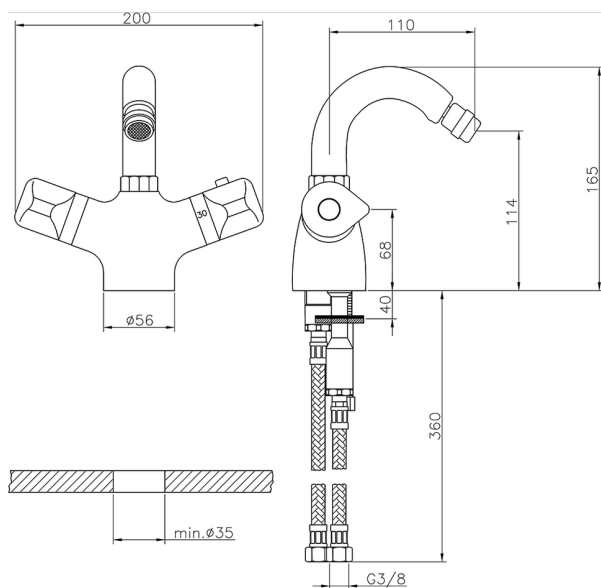

Thermostatic

The Huber thermostatic is your personal water manager, helping you to handle, control and save water and energy.

2024-11-15