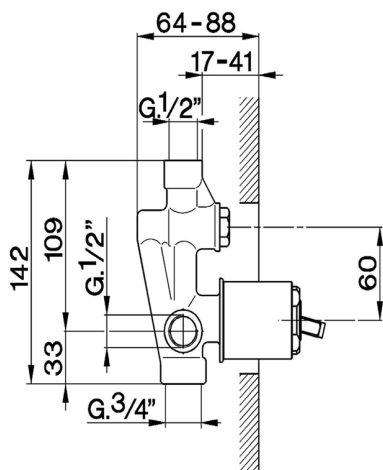

## Concealed single lever bath-shower valve CONCEALED\_ZB002210

MODEL **ZB002210**

Concealed single lever bath-shower valve, 1/2" and 3/4" 2-outlet diverter, without trim kit

AVAILABLE FINISHINGS

**04** 04 Without finishing

CHARACTERISTICS

Installation	<b>Concealed</b>
Cartridge Spare Parts	<b>ZZ92909000</b>
<b>43 mm Cartridge</b>	
Concealed	<b>1</b>

2026-05-15