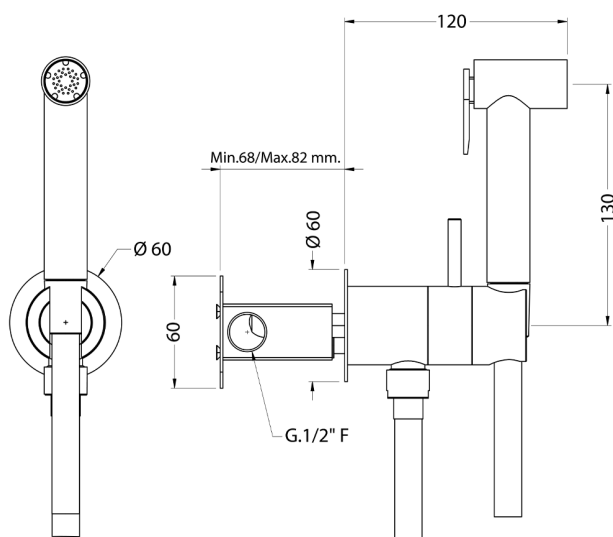

## Bidet handshower set HYGENIC SHOWERS\_TT007945

MODEL **TT007945**

Bidet handshower set, round wall bracket, gradual mixing of hot & cold water, with concealed part, Brass Bidet handshower - 120 cm PVC flexible hose

AVAILABLE FINISHINGS

CHARACTERISTICS

**Bidet handshower**