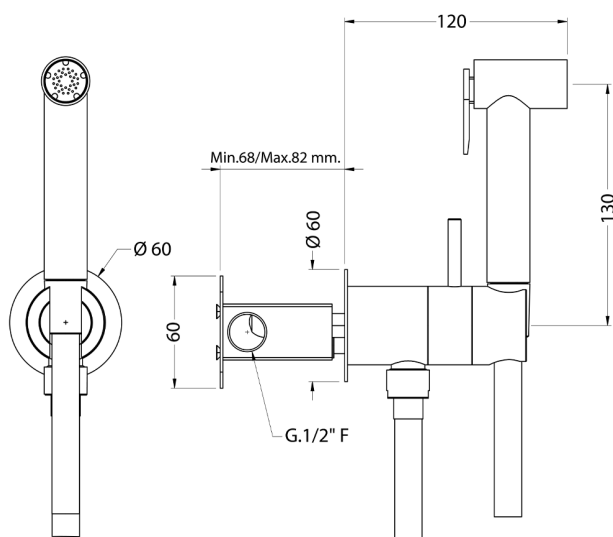

## Bidet handshower set HYGENIC SHOWERS\_TT007945

MODEL **TT007945**

Bidet handshower set, round wall bracket, gradual mixing of hot & cold water, with concealed part, Brass  
Bidet handshower - 120 cm PVC flexible hose

AVAILABLE FINISHINGS

CHARACTERISTICS

**Bidet handshower**