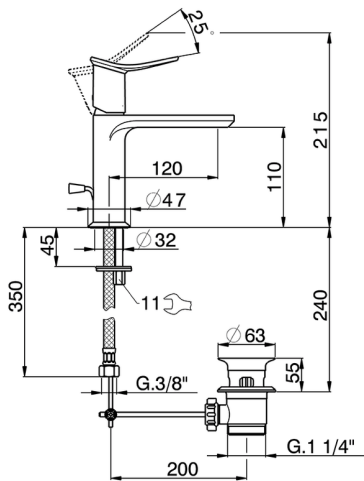

Single lever washbasin mixer HARLOCK_HK000514

MODEL **HK000514**

Single lever washbasin mixer, with 1"1/4 automatic pop up waste, G.3/8" stainless steel flexible hoses

AVAILABLE FINISHINGS

-  **21** 21 Chrome
-  **2P** 2P Rose Gold
-  **2Q** 2Q Black Titanium
-  **40** 40 Matt Black
-  **4Q** 4Q Matt White
-  **6T** 6T Chrome/Matt Black

CHARACTERISTICS

Cartridge Spare Parts **ZZ96550000**

25 mm Cartridge

Single lever washbasin mixer HARLOCK_HK000514

HK000514

<https://en.huberitalia.com/single-lever-washbasin-mixer-harlock-hk000514>

2024-11-21