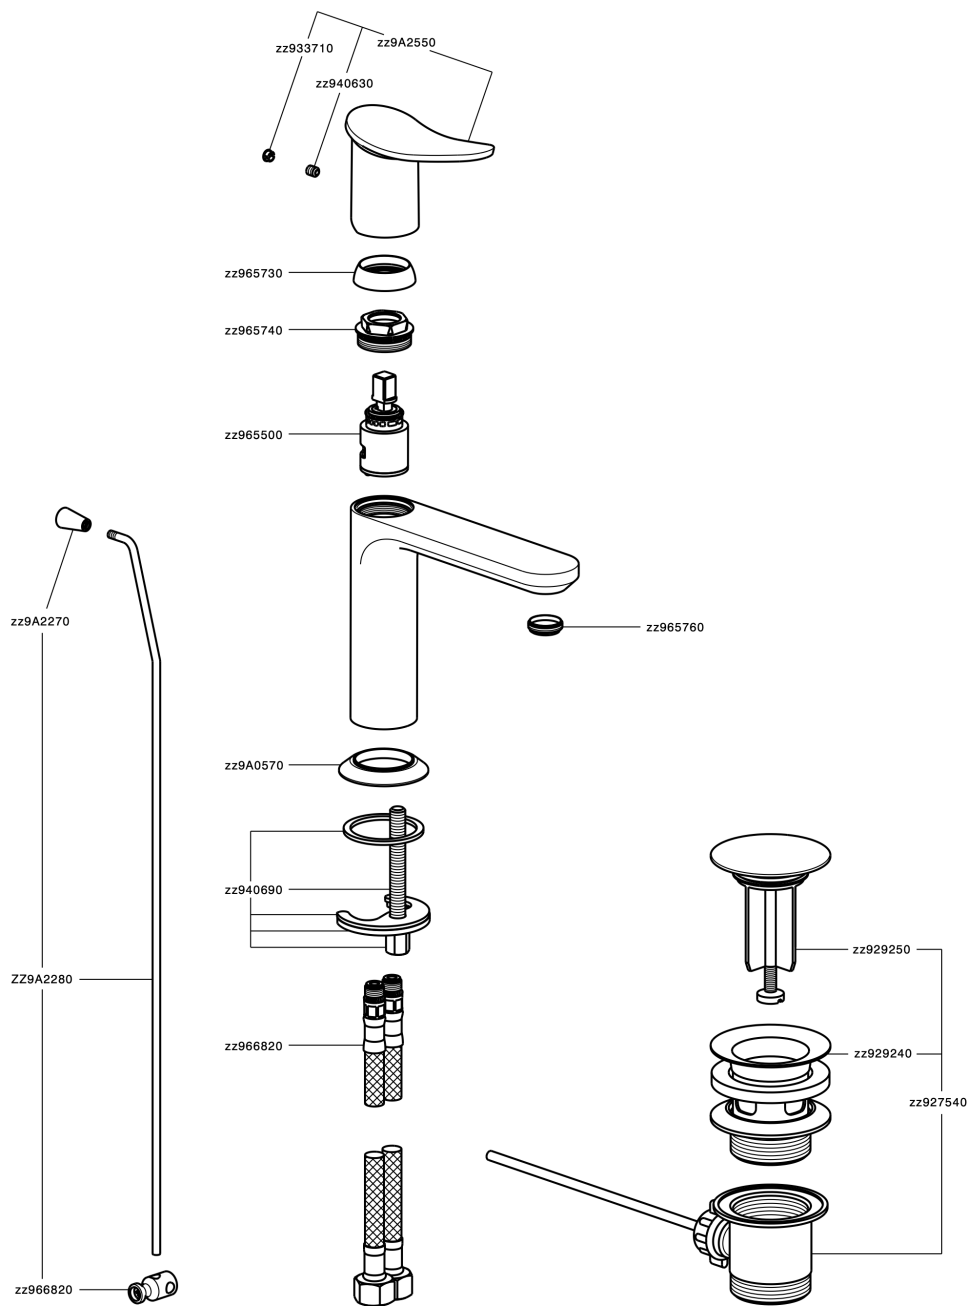

## Single lever washbasin mixer HARLOCK\_HK000514

HK000514

<https://en.huberitalia.com/single-lever-washbasin-mixer-harlock-hk000514>

2024-11-24