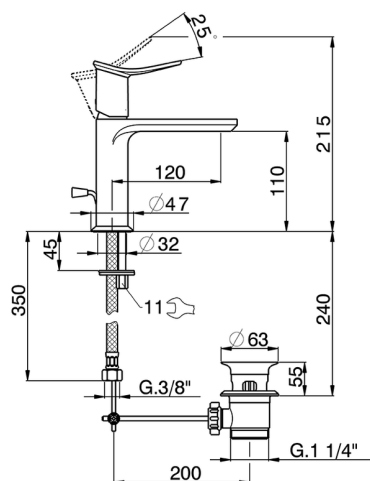

Single lever washbasin mixer HARLOCK_HK000514

MODEL **HK000514**

Single lever washbasin mixer, with 1"1/4 automatic pop up waste, G.3/8" stainless steel flexible hoses

AVAILABLE FINISHINGS

-  **21** 21 Chrome
-  **2P** 2P Rose Gold
-  **2Q** 2Q Black Titanium
-  **40** 40 Matt Black
-  **4Q** 4Q Matt White
-  **6T** 6T Chrome/Matt Black

CHARACTERISTICS

Cartridge Spare Parts **ZZ96550000**

25 mm Cartridge

Single lever washbasin mixer HARLOCK_HK000514

HK000514

<https://en.huberitalia.com/single-lever-washbasin-mixer-harlock-hk000514>

2024-11-24