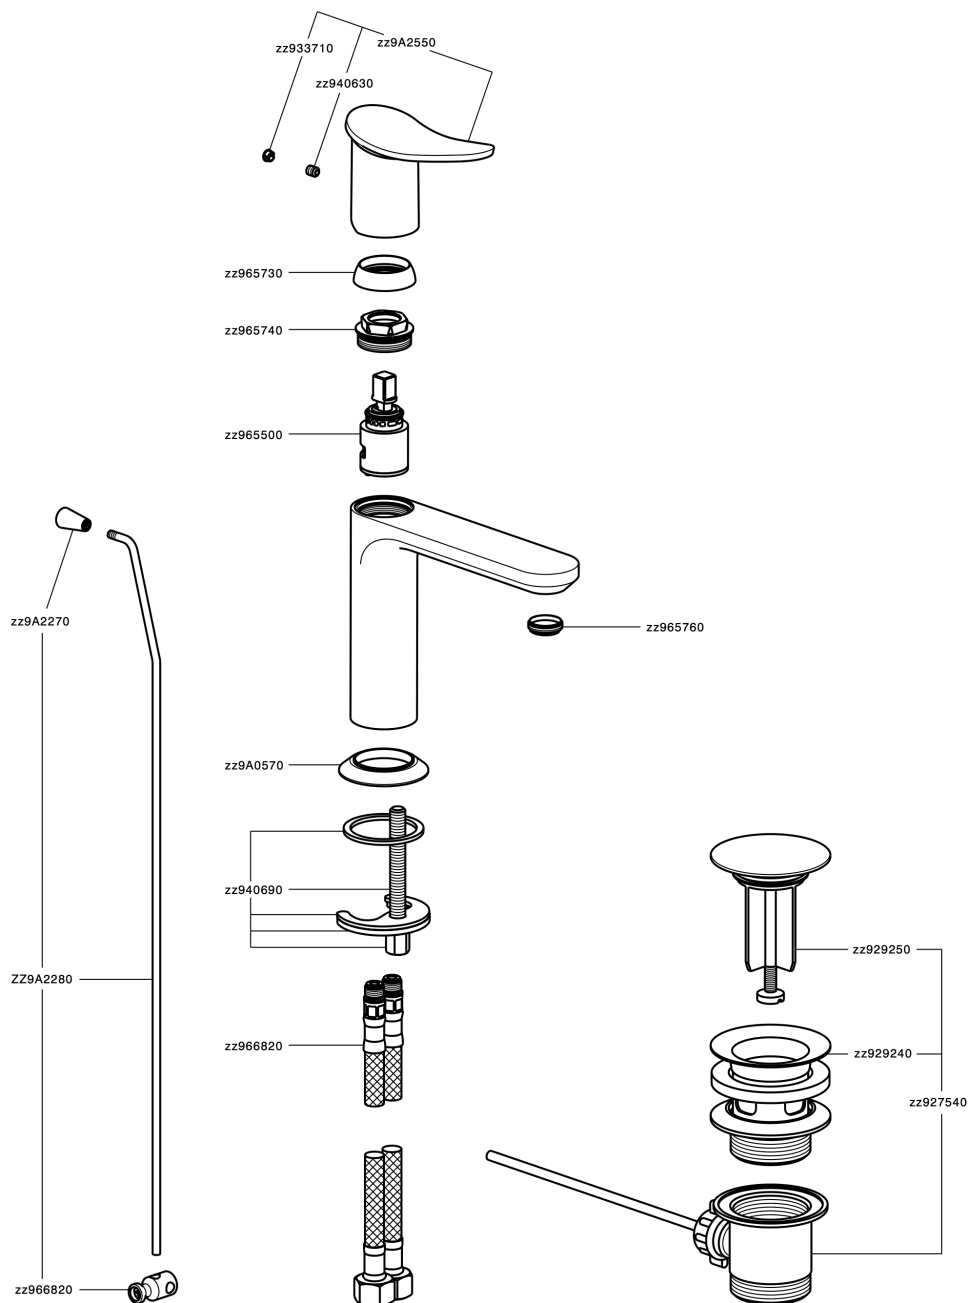

Single lever washbasin mixer HARLOCK_HK000514

MODEL **HK000514**

Single lever washbasin mixer, with 1"1/4 automatic pop up waste, G.3/8" stainless steel flexible hoses

AVAILABLE FINISHINGS

-  **21** 21 Chrome
-  **2P** 2P Rose Gold
-  **2Q** 2Q Black Titanium
-  **40** 40 Matt Black
-  **4Q** 4Q Matt White
-  **6T** 6T Chrome/Matt Black

CHARACTERISTICS

Cartridge Spare Parts **ZZ96550000**

25 mm Cartridge

Single lever washbasin mixer HARLOCK_HK000514

HK000514

<https://en.huberitalia.com/single-lever-washbasin-mixer-harlock-hk000514>

2024-11-24