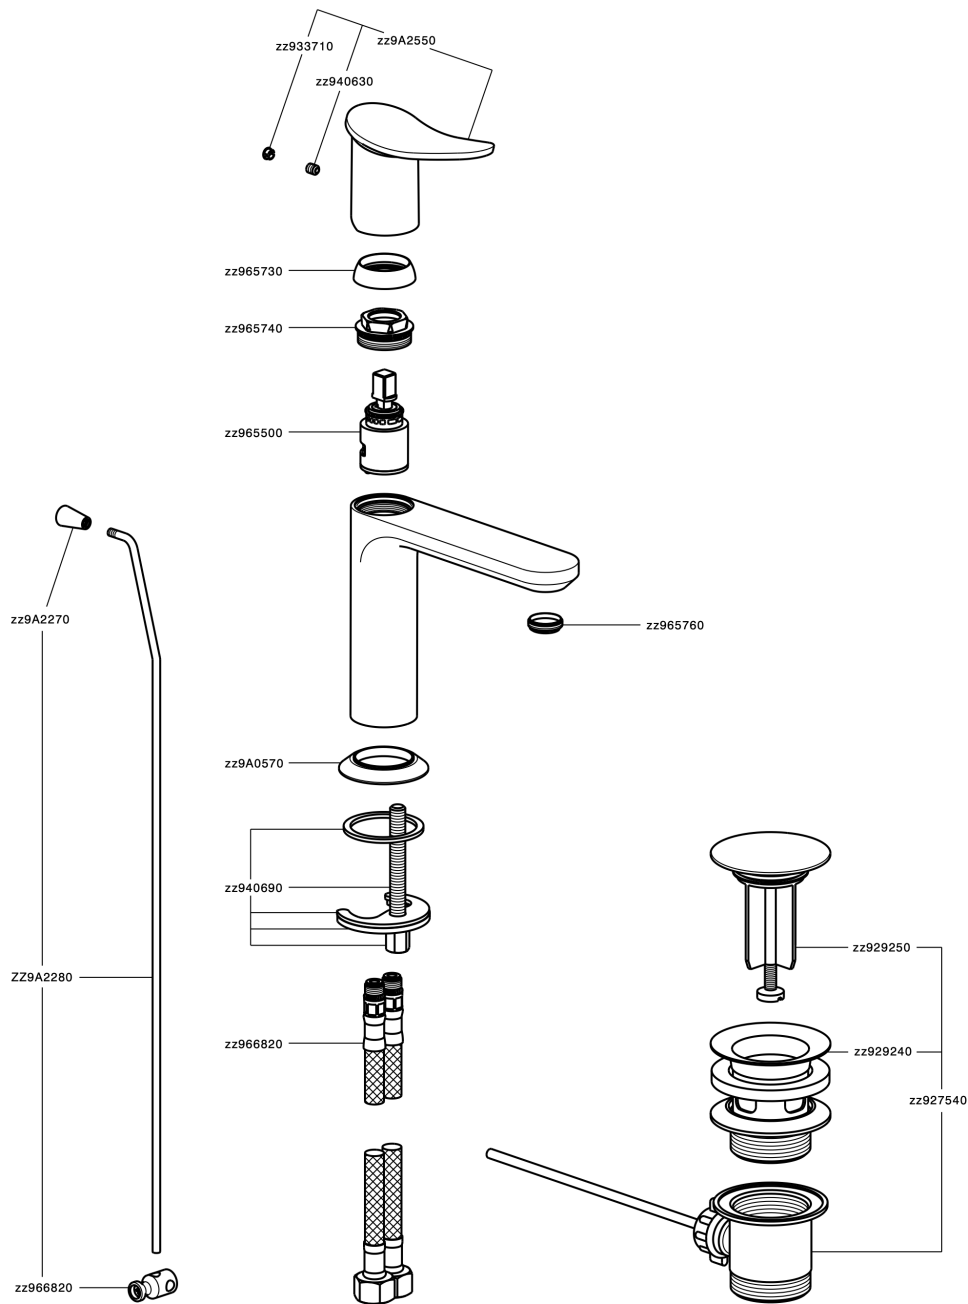

Single lever washbasin mixer HARLOCK_HK000514

MODEL **HK000514**

Single lever washbasin mixer, with 1"1/4 automatic pop up waste, G.3/8" stainless steel flexible hoses

AVAILABLE FINISHINGS

-  **21** 21 Chrome
-  **2P** 2P Rose Gold
-  **2Q** 2Q Black Titanium
-  **40** 40 Matt Black
-  **4Q** 4Q Matt White
-  **6T** 6T Chrome/Matt Black

CHARACTERISTICS

Cartridge Spare Parts **ZZ96550000**

25 mm Cartridge

Single lever washbasin mixer HARLOCK_HK000514

HK000514

<https://en.huberitalia.com/single-lever-washbasin-mixer-harlock-hk000514>

2024-11-23