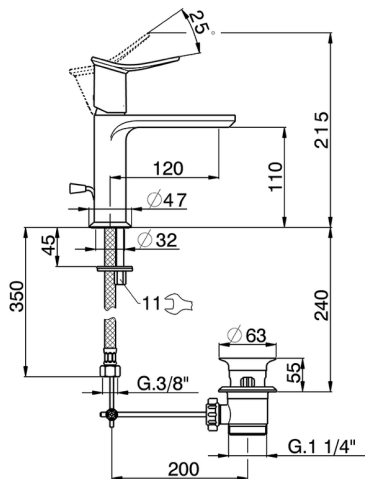

Single lever washbasin mixer HARLOCK_HK000514

MODEL **HK000514**

Single lever washbasin mixer, with 1"1/4 automatic pop up waste, G.3/8" stainless steel flexible hoses

AVAILABLE FINISHINGS

-  **21** 21 Chrome
-  **2P** 2P Rose Gold
-  **2Q** 2Q Black Titanium
-  **40** 40 Matt Black
-  **4Q** 4Q Matt White
-  **6T** 6T Chrome/Matt Black

CHARACTERISTICS

Cartridge Spare Parts **ZZ96550000**

25 mm Cartridge

Single lever washbasin mixer HARLOCK_HK000514

HK000514

<https://en.huberitalia.com/single-lever-washbasin-mixer-harlock-hk000514>

2024-11-23