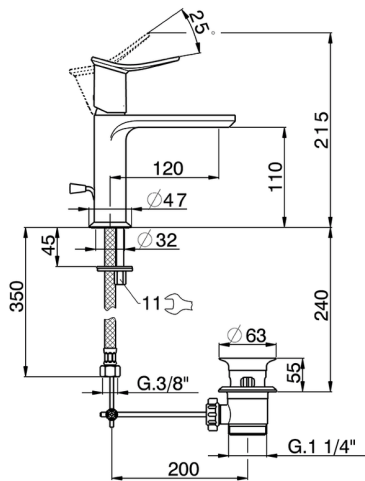

Single lever washbasin mixer HARLOCK_HK000514

MODEL **HK000514**

Single lever washbasin mixer, with 1"1/4 automatic pop up waste, G.3/8" stainless steel flexible hoses

AVAILABLE FINISHINGS

-  **21** 21 Chrome
-  **2P** 2P Rose Gold
-  **2Q** 2Q Black Titanium
-  **40** 40 Matt Black
-  **4Q** 4Q Matt White
-  **6T** 6T Chrome/Matt Black

CHARACTERISTICS

Cartridge Spare Parts **ZZ96550000**

25 mm Cartridge

Single lever washbasin mixer HARLOCK_HK000514

HK000514

<https://en.huberitalia.com/single-lever-washbasin-mixer-harlock-hk000514>

2024-11-21