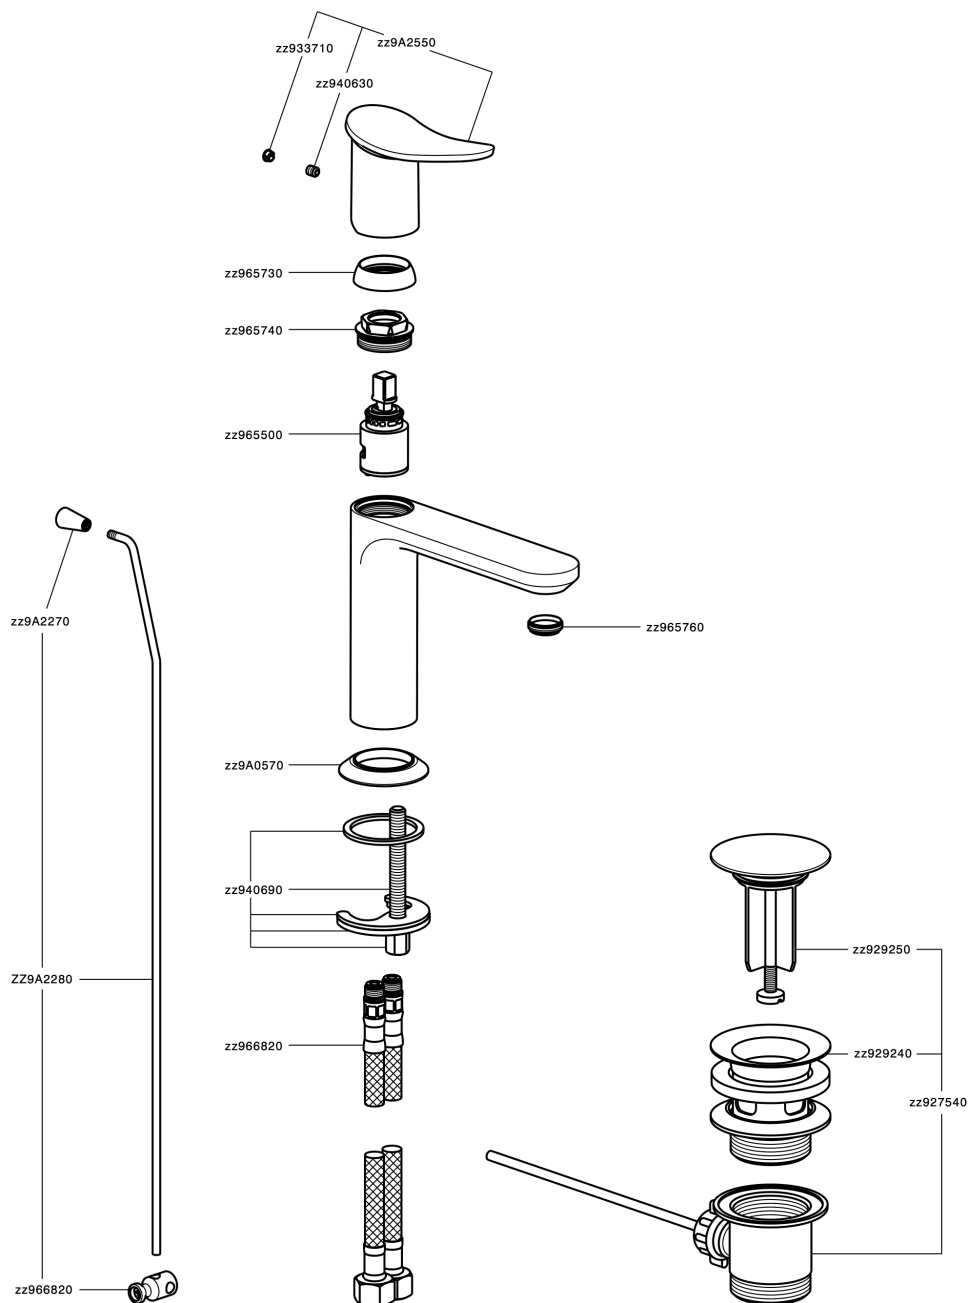

Single lever washbasin mixer HARLOCK_HK000514

MODEL **HK000514**

Single lever washbasin mixer, with 1"1/4 automatic pop up waste, G.3/8" stainless steel flexible hoses

AVAILABLE FINISHINGS

-  **21** 21 Chrome
-  **2P** 2P Rose Gold
-  **2Q** 2Q Black Titanium
-  **40** 40 Matt Black
-  **4Q** 4Q Matt White
-  **6T** 6T Chrome/Matt Black

CHARACTERISTICS

Cartridge Spare Parts **ZZ96550000**

25 mm Cartridge

Single lever washbasin mixer HARLOCK_HK000514

HK000514

<https://en.huberitalia.com/single-lever-washbasin-mixer-harlock-hk000514>

2024-11-21