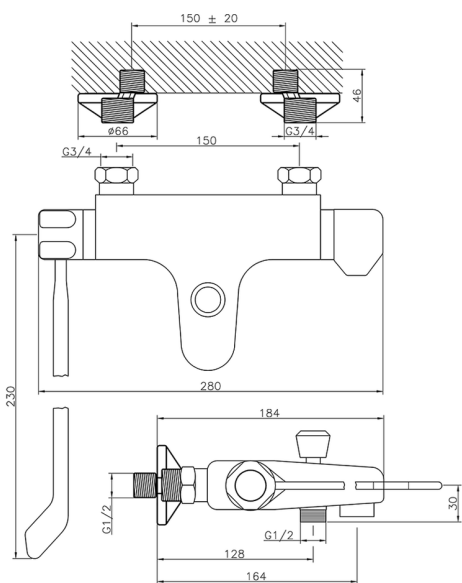

Thermostatic bath mixer CLINIC&TECHNICAL_CLT25020

MODEL **CLT25020**

Thermostatic bath mixer, without shower set, 1/2" M flexible connection, with long lever

AVAILABLE FINISHINGS

CHARACTERISTICS

Cartridge Spare Parts **24.04A.PP**

8x20 Plus P Thermostatic Valve

Thermostatic

The Huber thermostatic is your personal water manager, helping you to handle, control and save water and energy.

2026-05-16