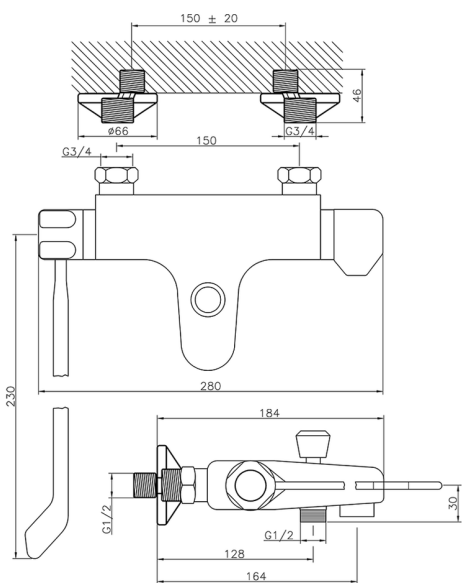

## Thermostatic bath mixer CLINIC&TECHNICAL\_CLT25020

MODEL **CLT25020**

Thermostatic bath mixer, without shower set, 1/2" M flexible connection, with long lever

AVAILABLE FINISHINGS

**21** 21 Chrome

CHARACTERISTICS

Cartridge Spare Parts **24.04A.PP**

**8x20 Plus P Thermostatic Valve**