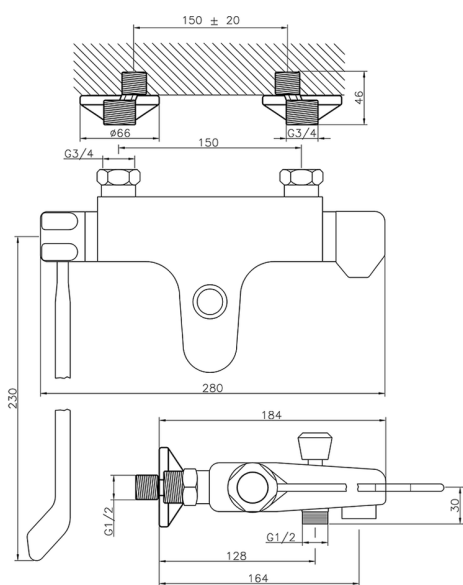

Thermostatic bath mixer CLINIC&TECHNICAL_CLT25020

MODEL **CLT25020**

Thermostatic bath mixer, without shower set, 1/2" M flexible connection, with long lever

AVAILABLE FINISHINGS

CHARACTERISTICS

Cartridge Spare Parts **24.04A.PP**

8x20 Plus P Thermostatic Valve

Thermostatic

The Huber thermostatic is your personal water manager, helping you to handle, control and save water and energy.

2026-04-06