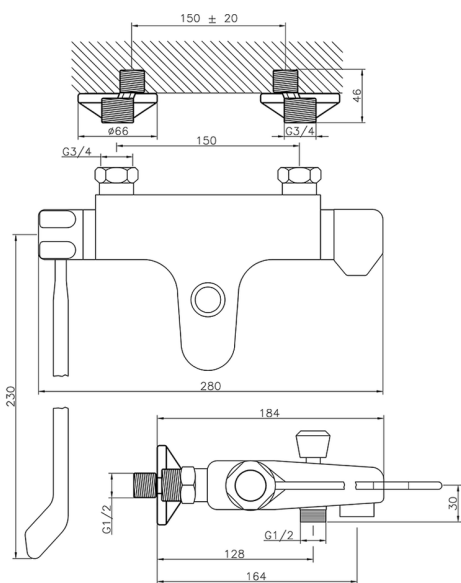

Thermostatic bath mixer CLINIC&TECHNICAL_CLT25020

MODEL **CLT25020**

Thermostatic bath mixer, without shower set, 1/2" M flexible connection, with long lever

AVAILABLE FINISHINGS

21 21 Chrome

CHARACTERISTICS

Cartridge Spare Parts **24.04A.PP**

8x20 Plus P Thermostatic Valve

Thermostatic

The Huber thermostatic is your personal water manager, helping you to handle, control and save water and energy.

2026-06-10