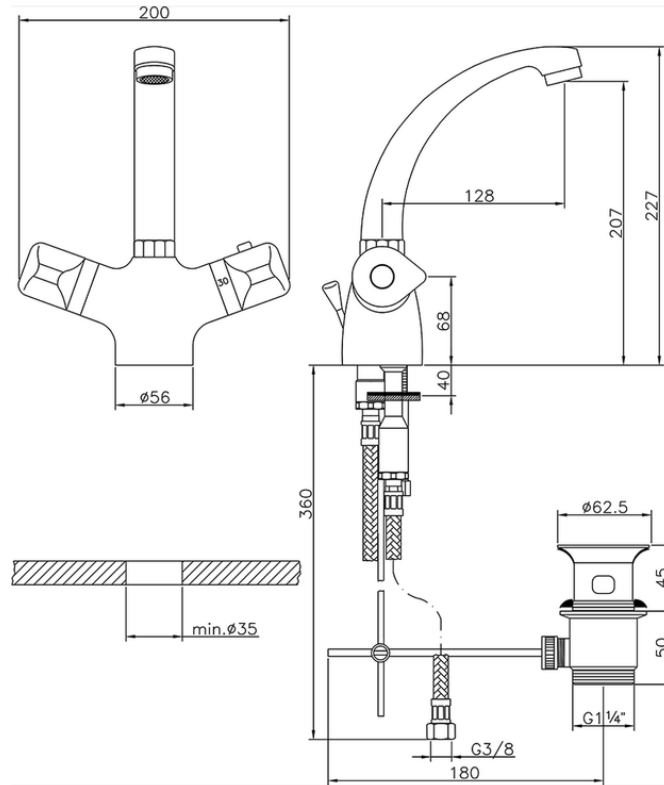

Thermostatic washbasin mixer CLINIC&TECHNICAL_CLT52010

CLT52010

<https://en.huberitalia.com/thermostatic-washbasin-mixer-clinicttechnical-clt52010>

2024-12-22