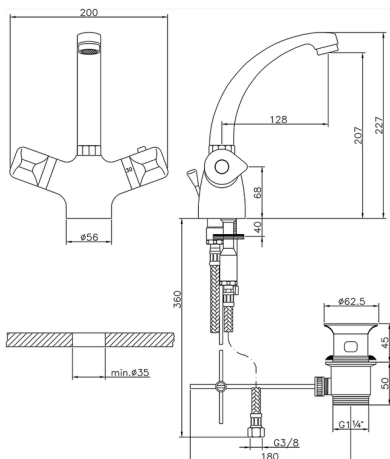

Thermostatic washbasin mixer CLINIC&TECHNICAL_CLT52010

MODEL **CLT52010**

Thermostatic washbasin mixer, with 1"1/4 pop-up waste, swivel spout, G.3/8" stainless steel flexible hose

AVAILABLE FINISHINGS

21 21 Chrome

CHARACTERISTICS

Cartridge Spare Parts **24.04A.PP**

8x20 Plus P Thermostatic Valve

Thermostatic

The Huber thermostatic is your personal water manager, helping you to handle, control and save water and energy.