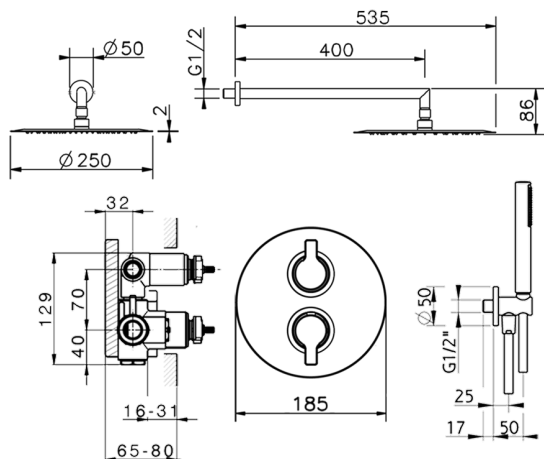

## Concealed thermostatic shower mixer H2\_H20KT010

MODEL **H20KT010**

Concealed thermostatic shower mixer, 1/2" Concealed Thermostatic Mixer, 2-outlet devistop cartridge, wall mounted adjustable handshower bracket, 400 mm shower arm, 250 mm round showerhead 2 mm thick INOX, ABS D.26 mm minimalistic one spray handshower, 1/2" wall elbow, 150 cm smooth SILVERFLEX Flexible Hose

AVAILABLE FINISHINGS

CHARACTERISTICS

Cartridge Spare Parts **24.04A.PP**

**8x20 Plus P Thermostatic Valve**

Installation **Concealed**

### DeviaStop

The Huber Devia Stop technology allows to adjust the water flow and to direct it to the selected output point (overhead soaker, hand shower, etc).