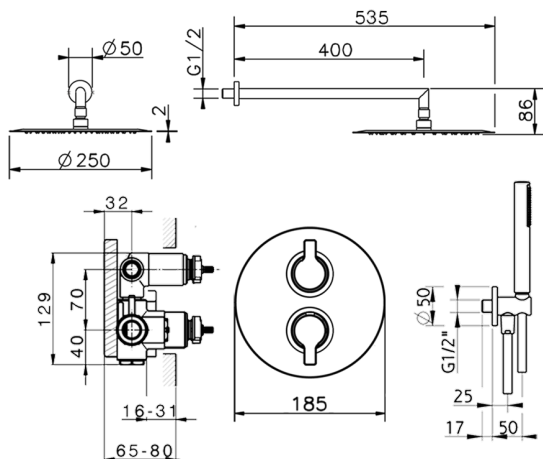

## Concealed thermostatic shower mixer H2\_H20KT010

MODEL **H20KT010**

Concealed thermostatic shower mixer, 1/2" Concealed Thermostatic Mixer, 2-outlet devia stop cartridge, wall mounted adjustable handshower bracket, 400 mm shower arm, 250 mm round showerhead 2 mm thick INOX, ABS D.26 mm minimalistic one spray handshower, 1/2" wall elbow, 150 cm smooth SILVERFLEX Flexible Hose

AVAILABLE FINISHINGS

CHARACTERISTICS

Cartridge Spare Parts **24.04A.PP**

**8x20 Plus P Thermostatic Valve**

Installation **Concealed**

### DeviaStop

The Huber Devia Stop technology allows to adjust the water flow and to direct it to the selected output point (overhead soaker, hand shower, etc).