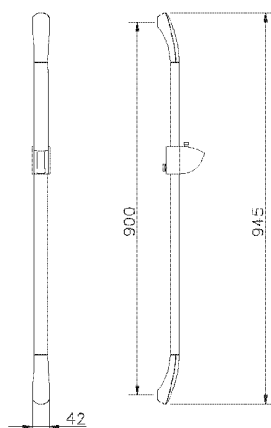

Sliding bar SHOWER_05.AS.09H.

MODEL **05.AS.09H.**

Sliding bar, 90 cm sliding bar with sliding bracket

AVAILABLE FINISHINGS

CHARACTERISTICS

2026-06-06