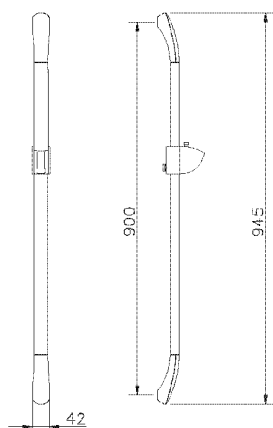

Sliding bar SHOWER_05.AS.09H.

MODEL **05.AS.09H.**

Sliding bar, 90 cm sliding bar with sliding bracket

AVAILABLE FINISHINGS

CHARACTERISTICS

2026-06-06