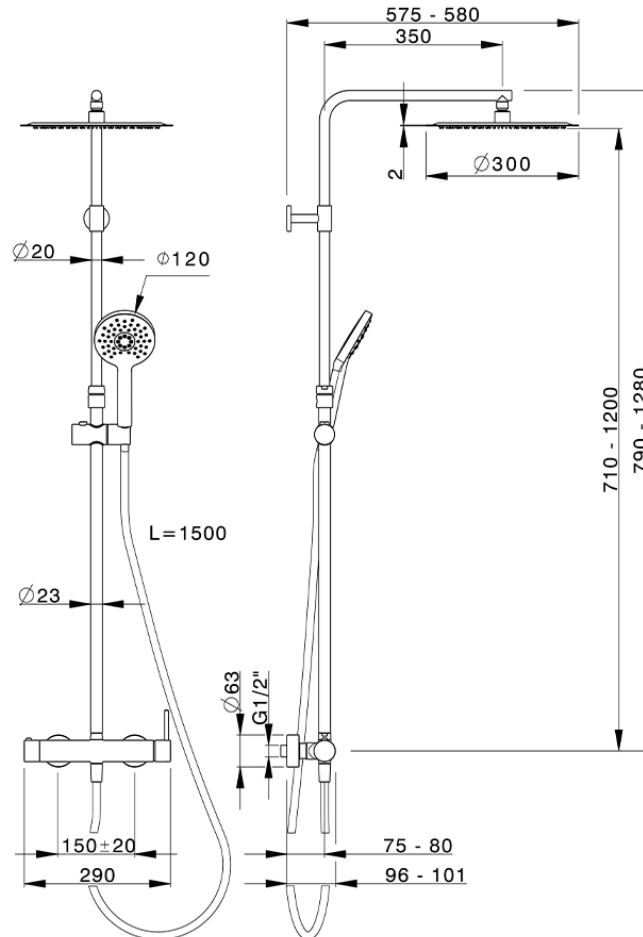

2-function single lever shower set COLUMNS_K2004030

K2004030

<https://en.huberitalia.com/2-function-single-lever-shower-set-columns-k2004030>

2025-04-25